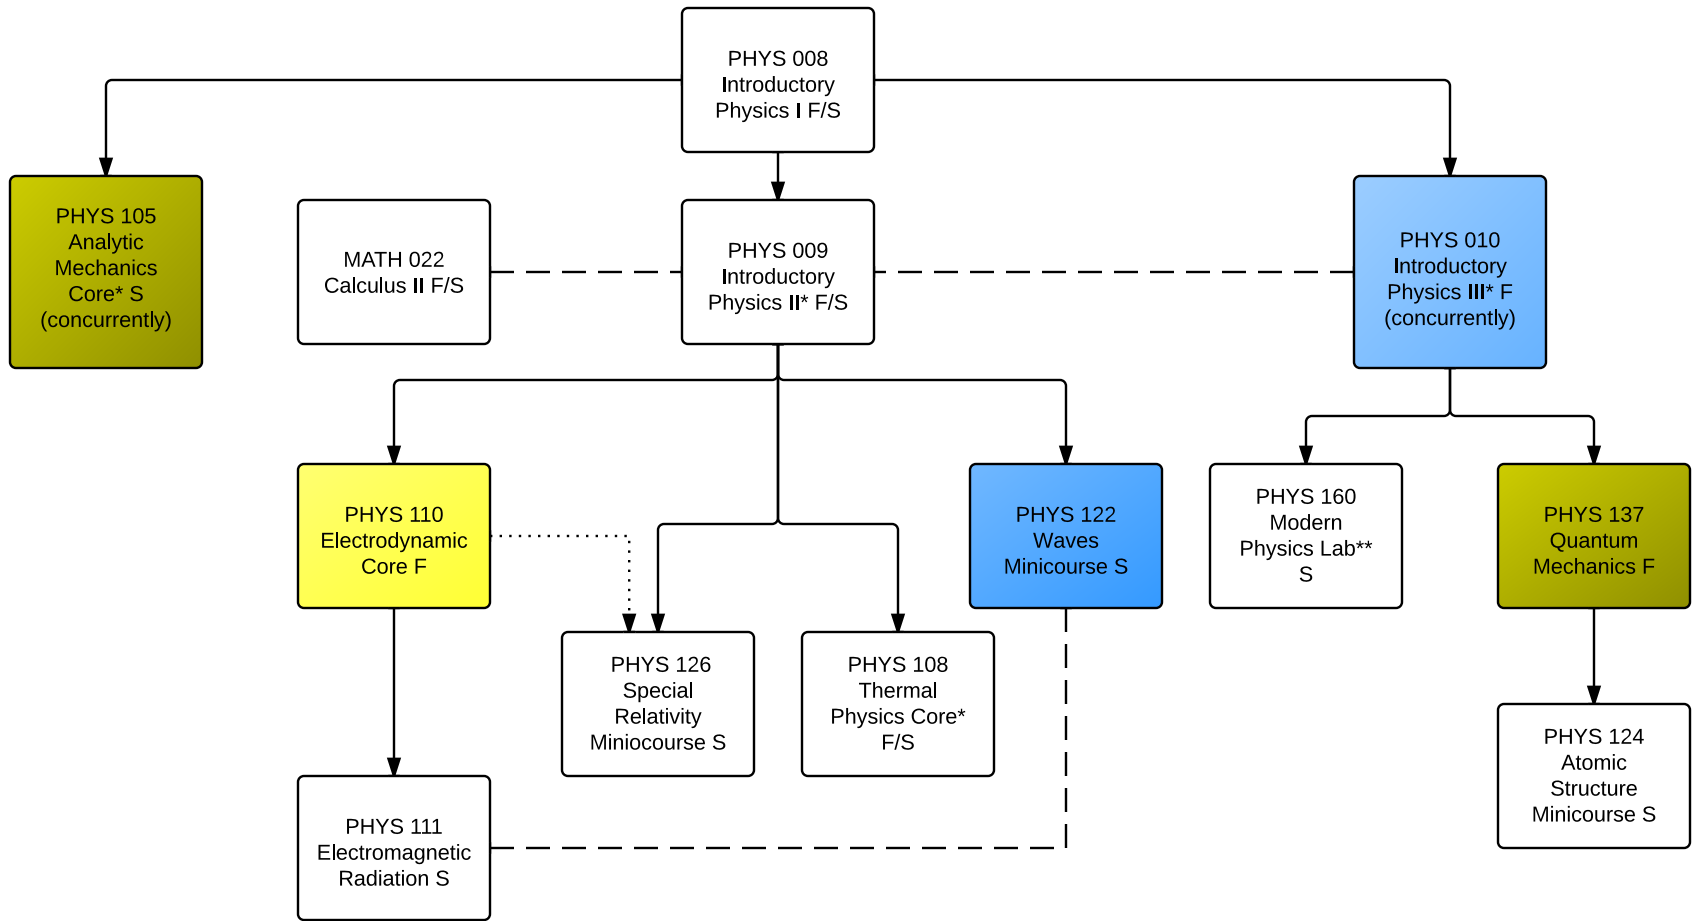

Physics Major Course Flow Chart

* PHYS 008/PHYS018 OR PHYS 009/PHYS 019 accepted
 ** can be taken with instructors consent
KEY: Yellow: Math 23, Blue: Math 24, Green: Both,
 (can be taken concurrently)
Additional Physics Major Requirements:
 Thesis Research PHYS 195 & PHYS 196

For courses beyond those listed please
consult MyAudit, the major planning
guides, the Schedule of Classes and/or
the University Catalog

--- concurrently ---
 recommended