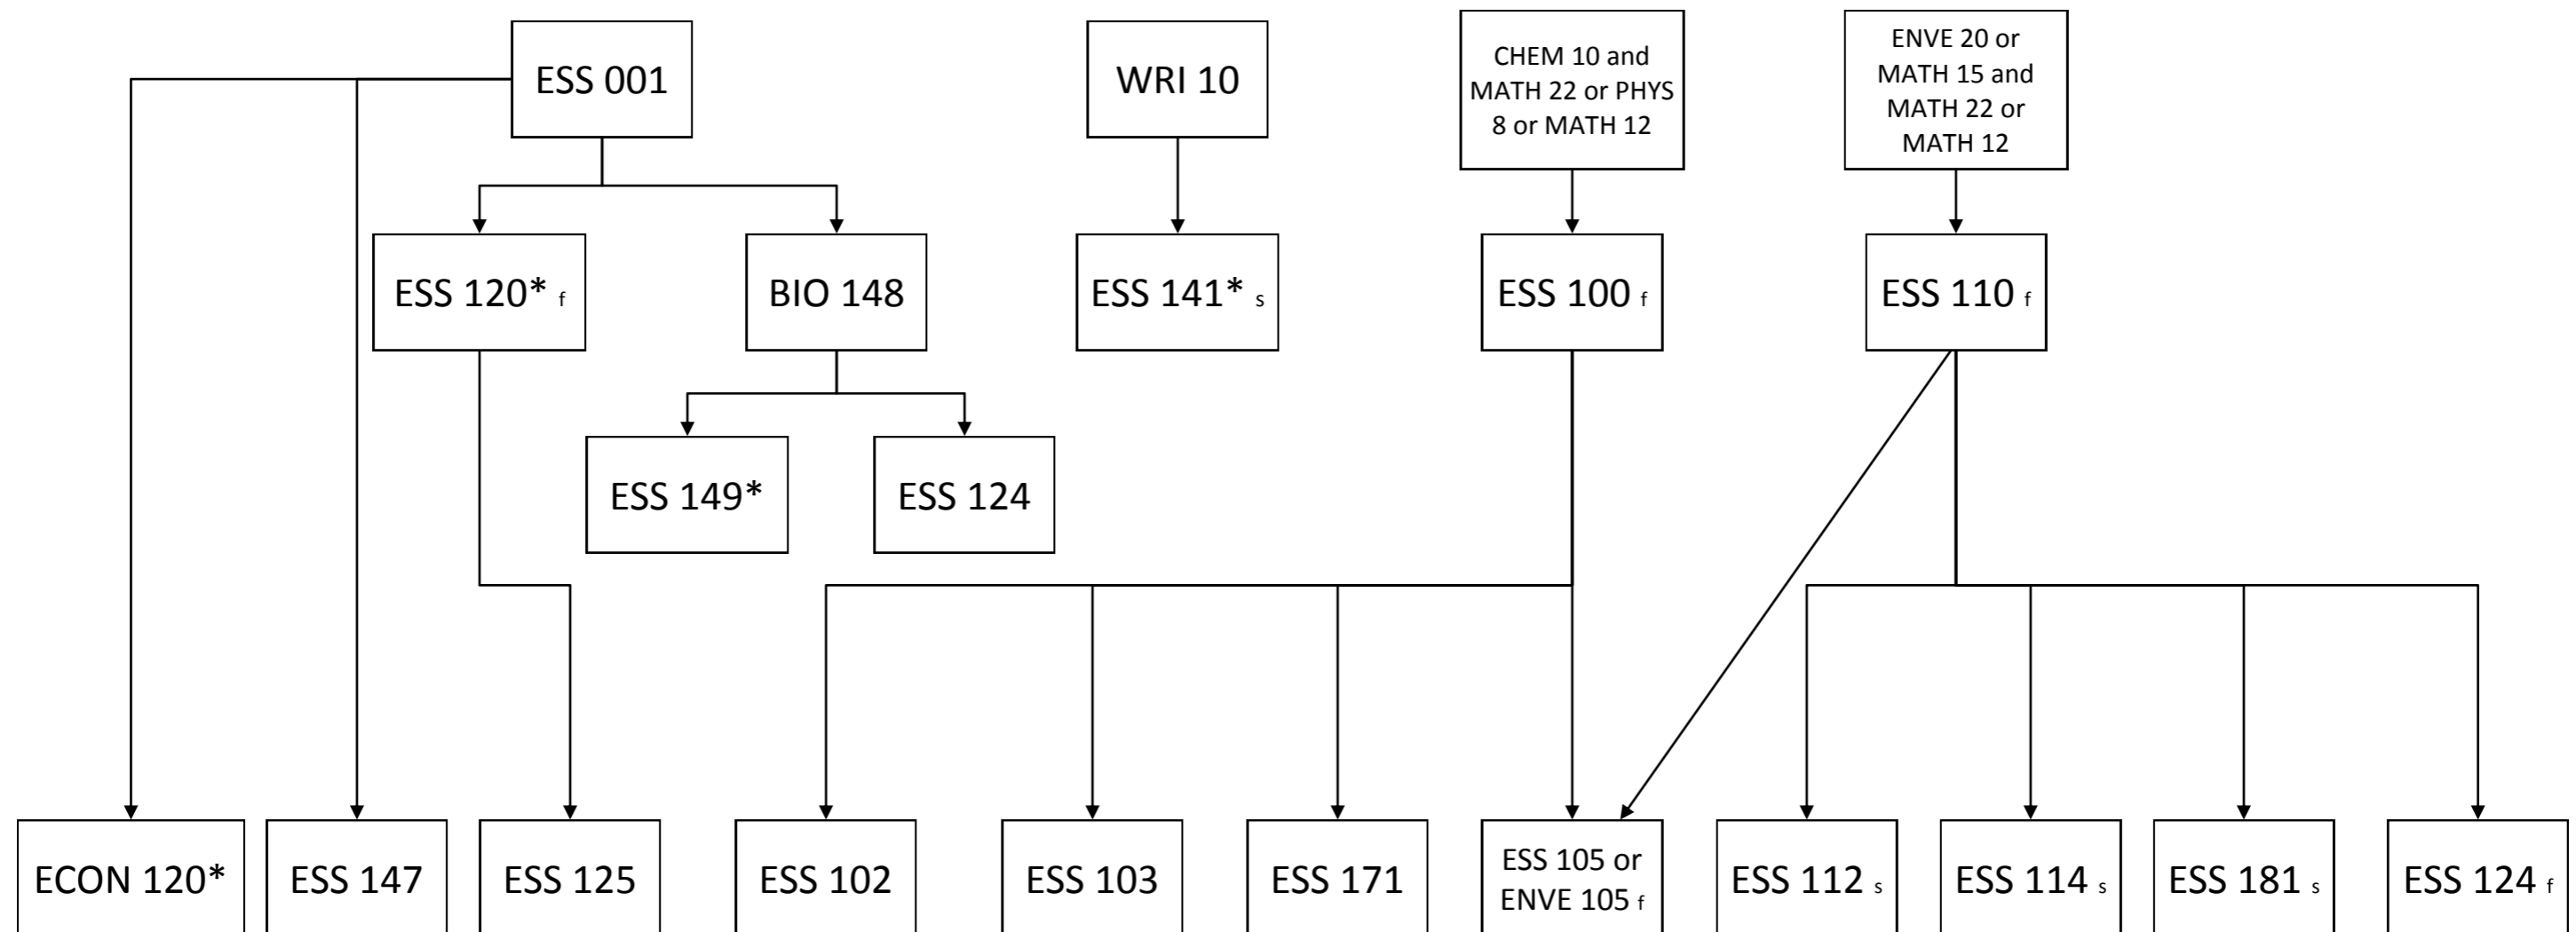

Earth System Science Major Flow Chart

NOTE:
 *ESS 141 Refer to Schedule of Classes for additional pre-requisites
 *ESS 149 BIO 148 recommended
 *ESS 120 Refer to Schedule of Classes for additional pre-requisites
 *ECON 120 pre-requisite can also be fulfilled by ECON 001

(F) Offered Fall only
 (S) Offered Spring only

This chart is meant to guide students in the proper sequencing of course work. This list is not exhaustive and subject to change. Students should refer to the current schedule of classes for current course prerequisites.