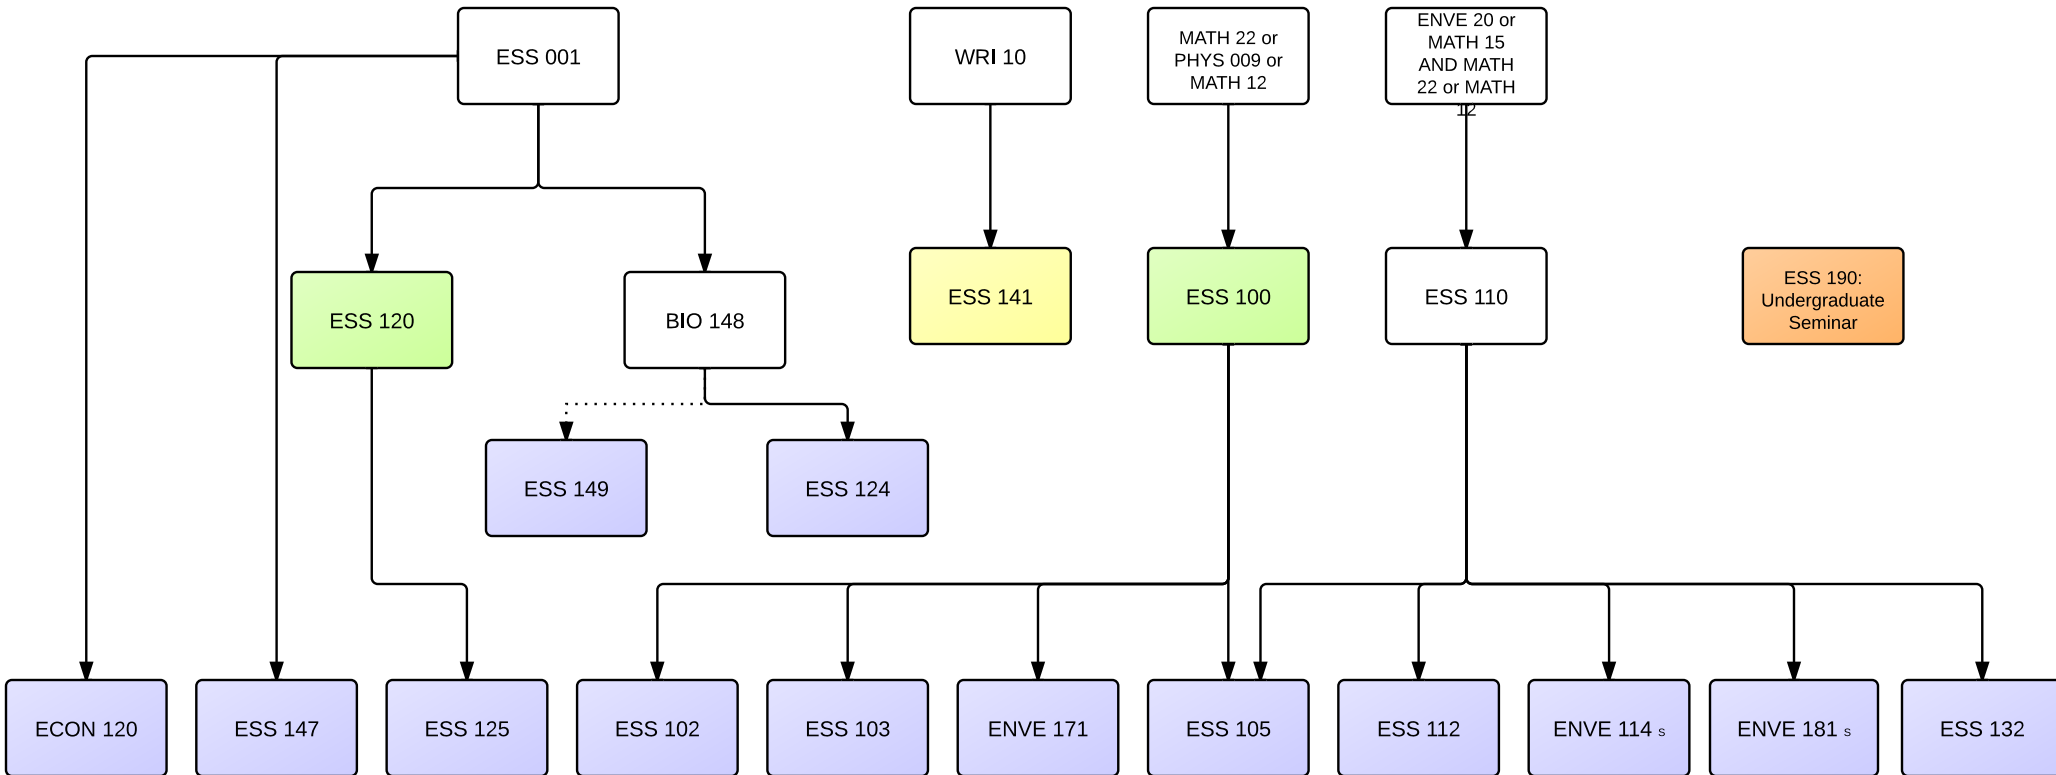

ESS Major Flow Chart

.....► Indicates a *recommended* pre-requisite

For courses beyond those listed please consult MyAudit, the major planning guides, the Schedule of Classes and/or the University Catalog

NOTE:
 ESS 120: pre-req ESS 001 OR BIO 001 OR ENVE 20 OR consent
 BIO 148: pre-req ESS 001 OR ESS 005 OR BIO 001 OR BIO 005 or consent
 ESS 147: also requires CORE 001
 ESS 149: requires BIO 001 AND (MATH 18 OR MATH 32)
 *ESS 001 requirement can be satisfied by ESS 001, 10, 34, or 50

Electives Not Listed:
 BIO 141
 ENVE 183
 BIO 142
 ENVE 118
 ENVE 152