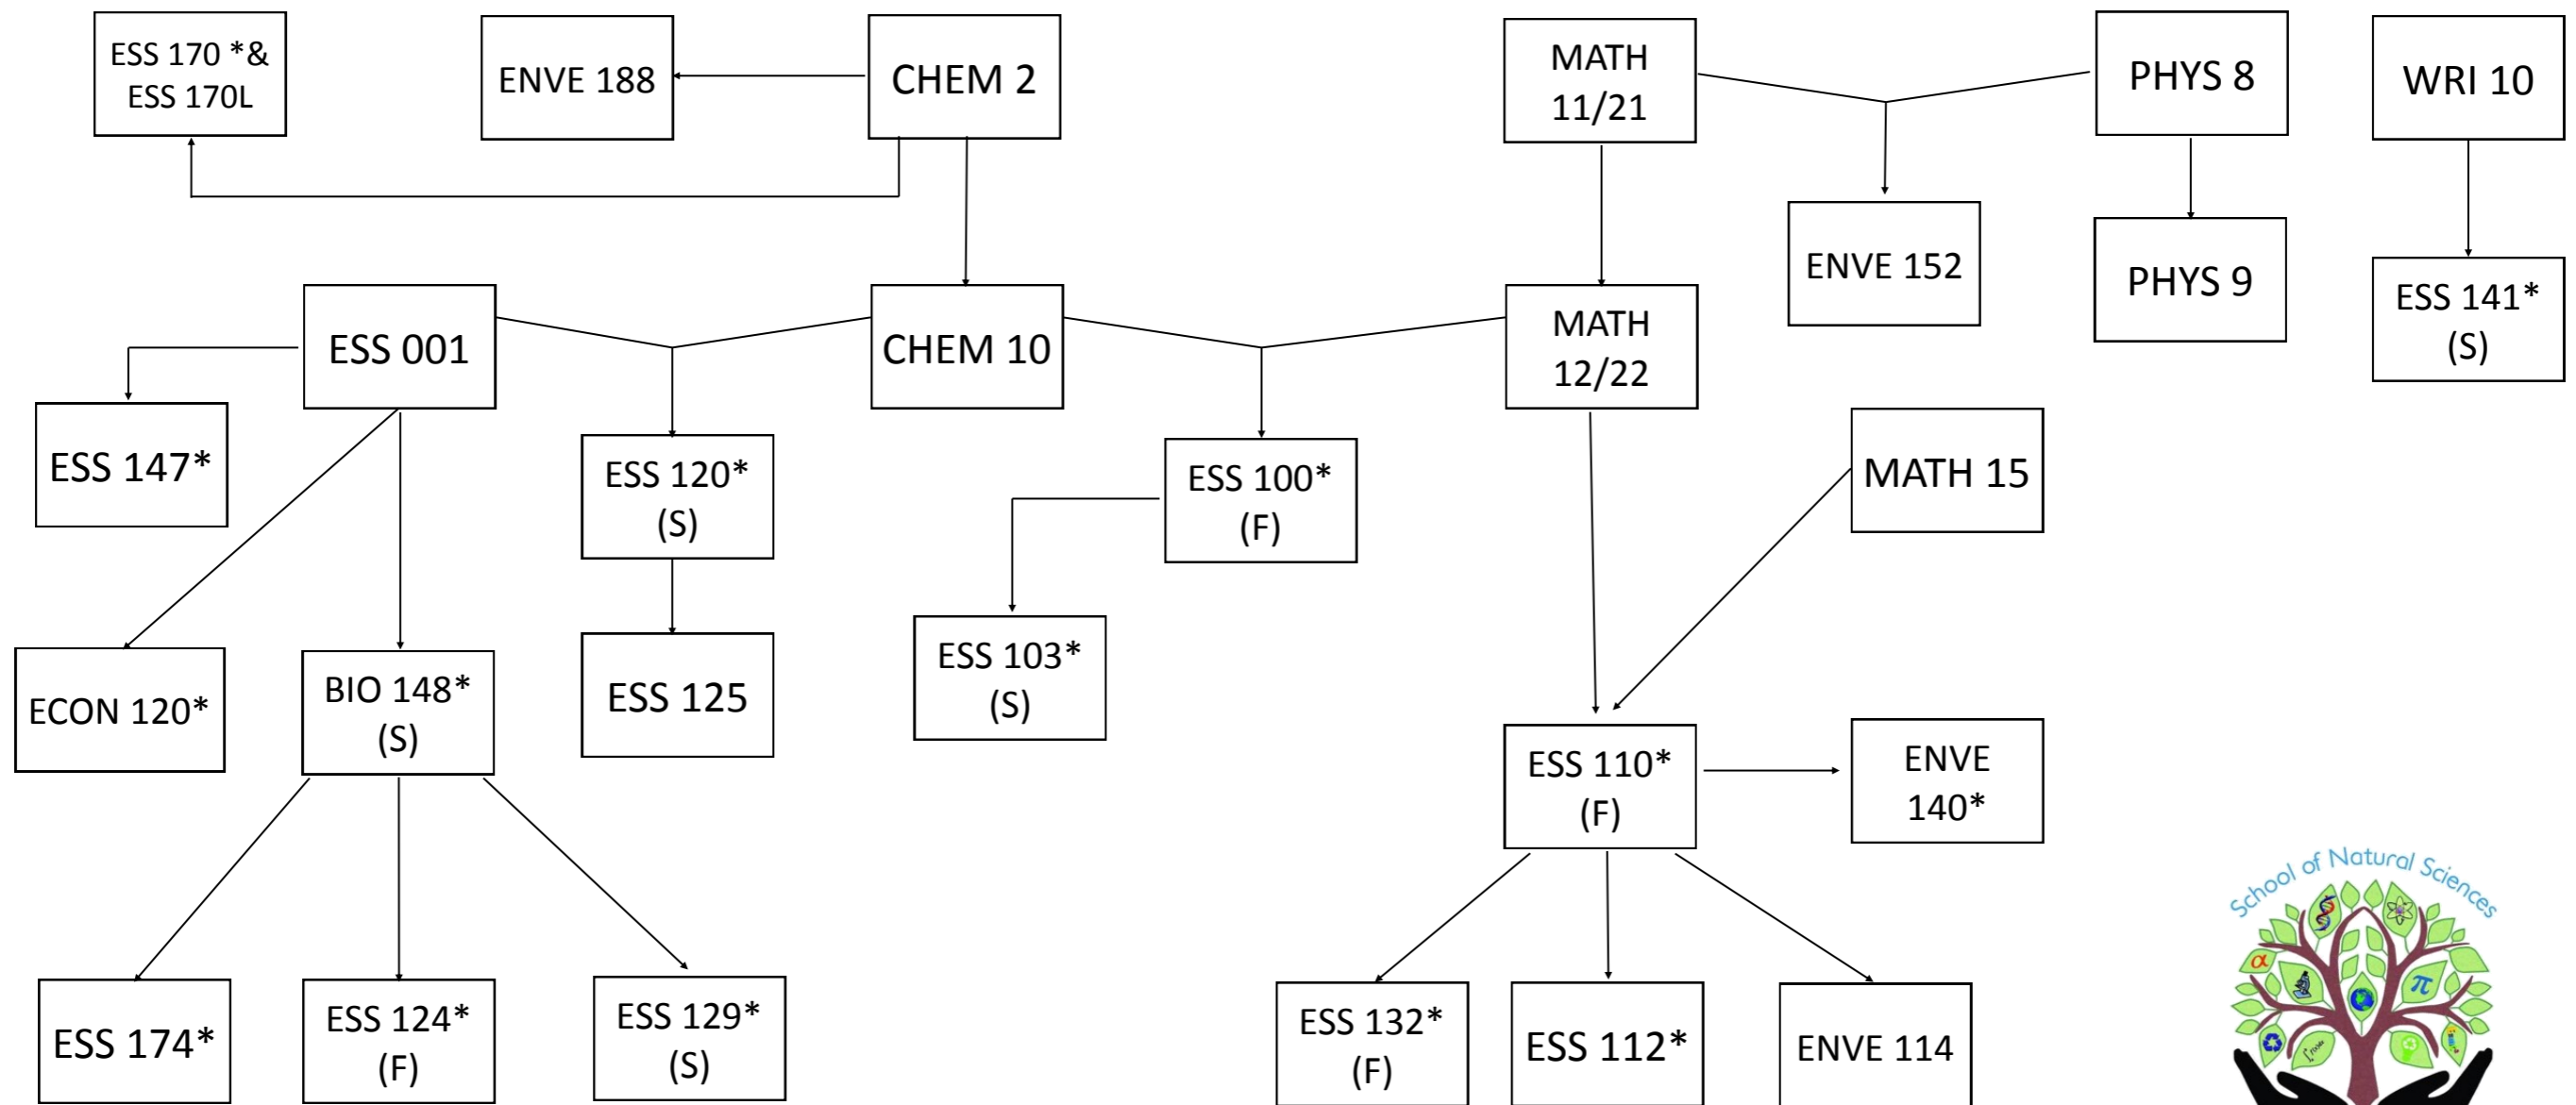

Earth Systems Science Major Flow Chart

NOTE:
*Refer to Schedule of Classes for additional pre-requisites options

(F) Offered Fall only
(S) Offered Spring only

This chart is meant to guide students in the proper sequencing of course work. This list is not an exhaustive and subject to change. Students should refer to the current schedule of classes for current course prerequisites.