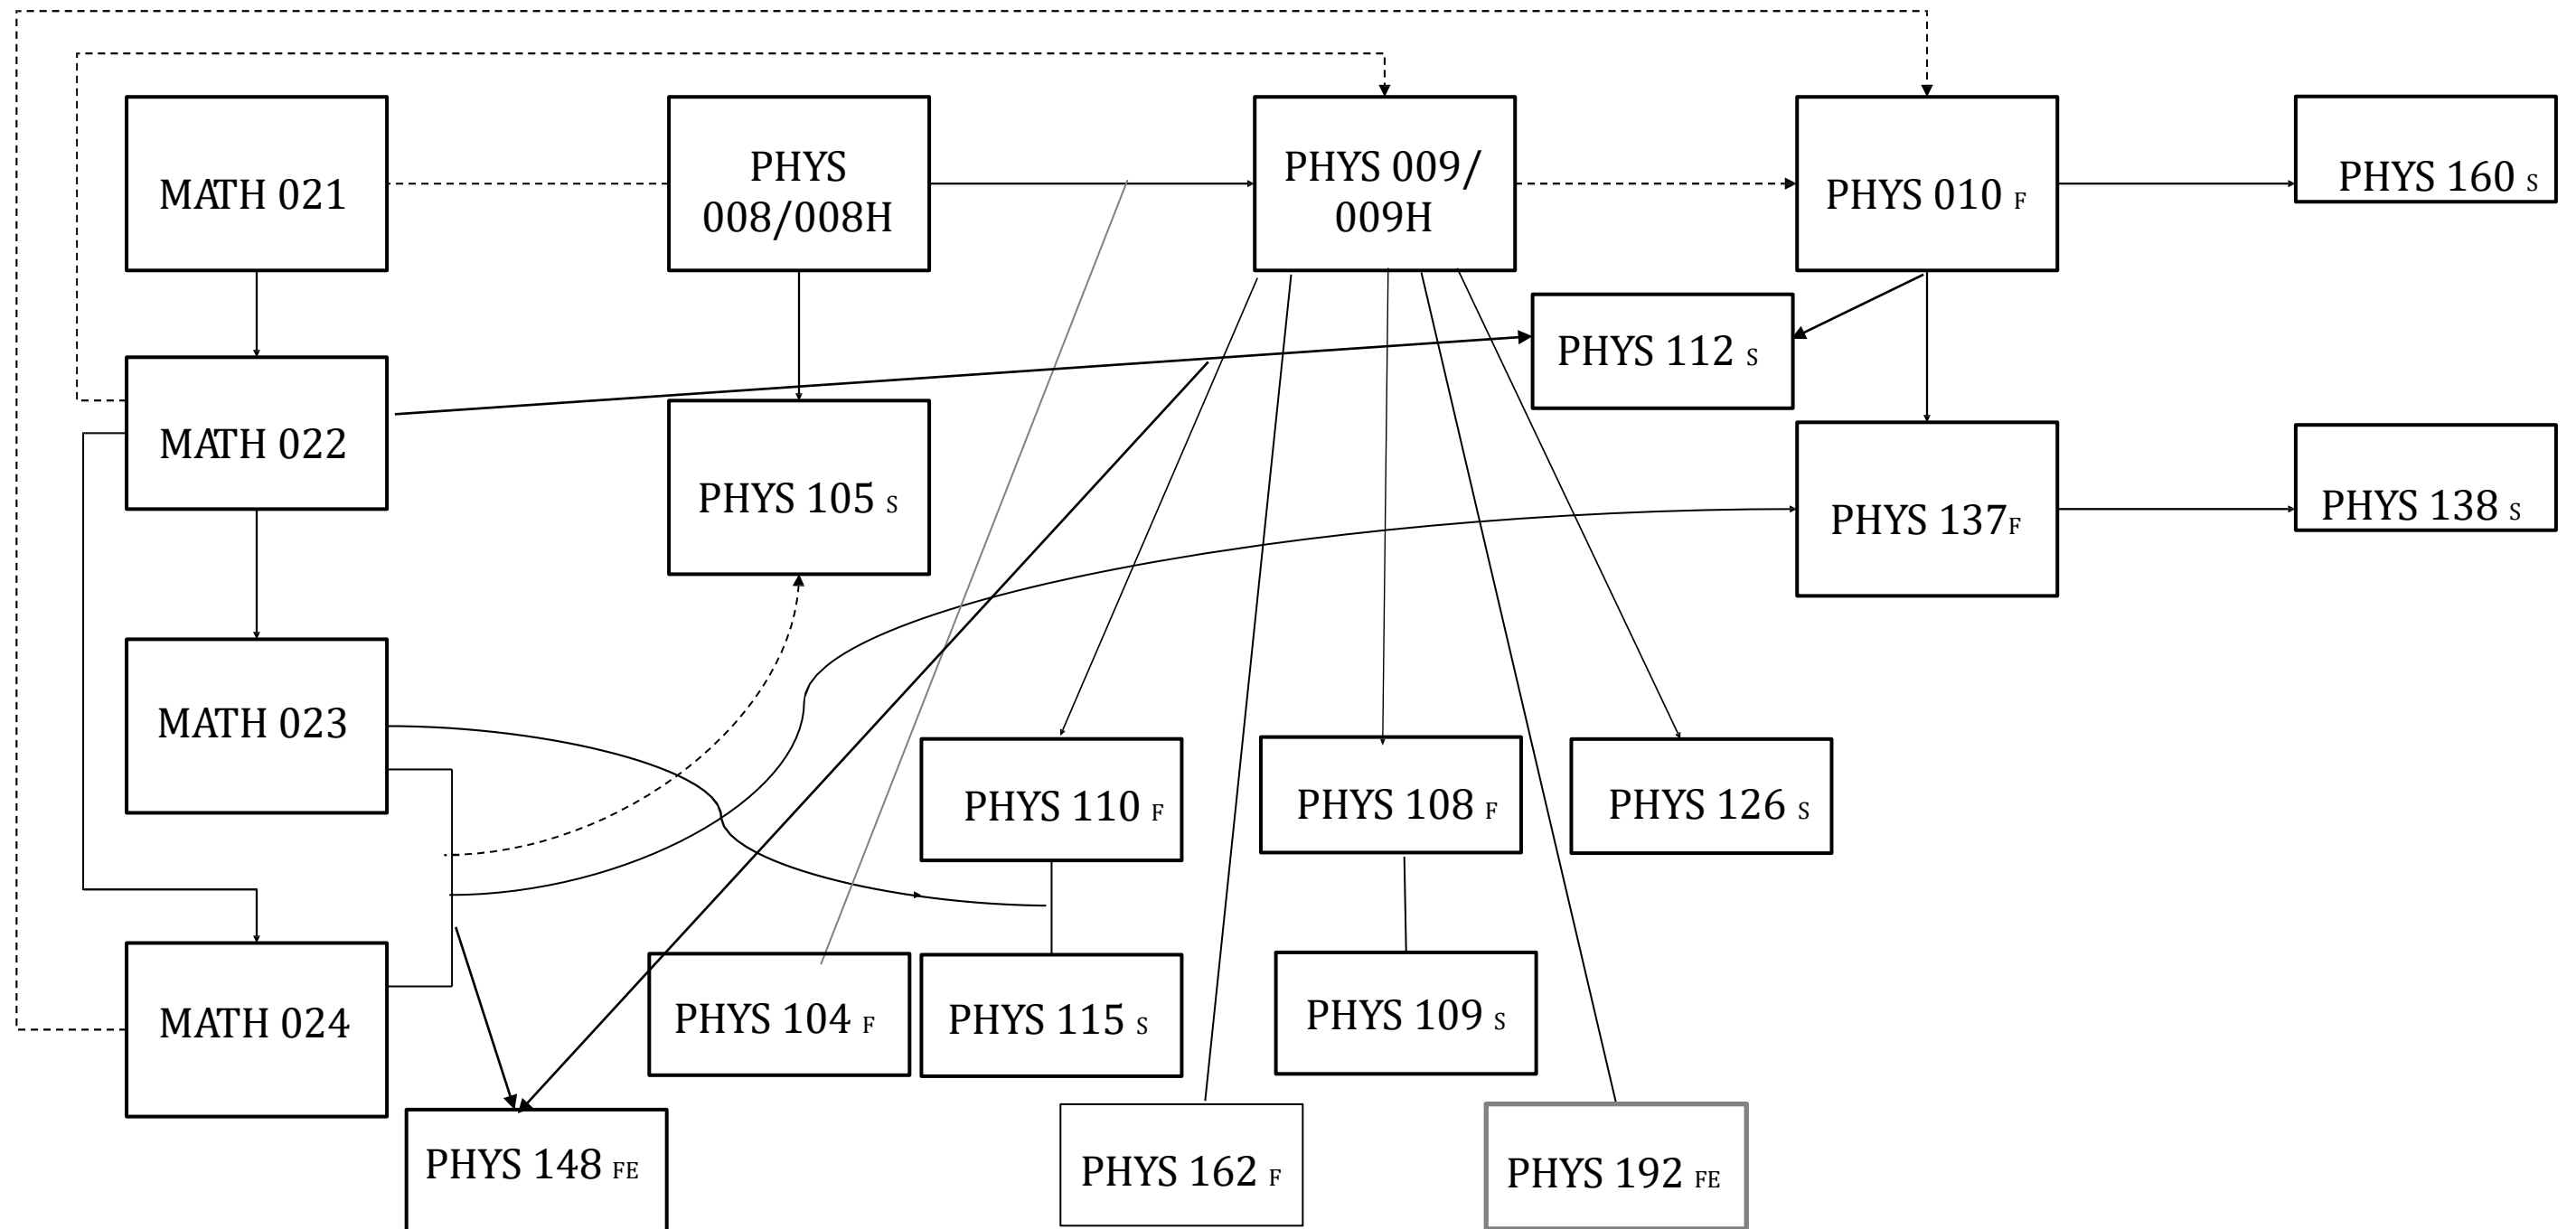

Physics Major Flow Chart 2020-2021

Note:
 ——— Prerequisite, may be taken concurrently
 - - - - - Prerequisite
 (F) Offered Fall only
 (S) Offered Spring only

This chart is meant to guide students in the proper sequencing of course work. This list is not exhaustive and subject to change. Students should refer to the current schedule of classes for current course prerequisites.