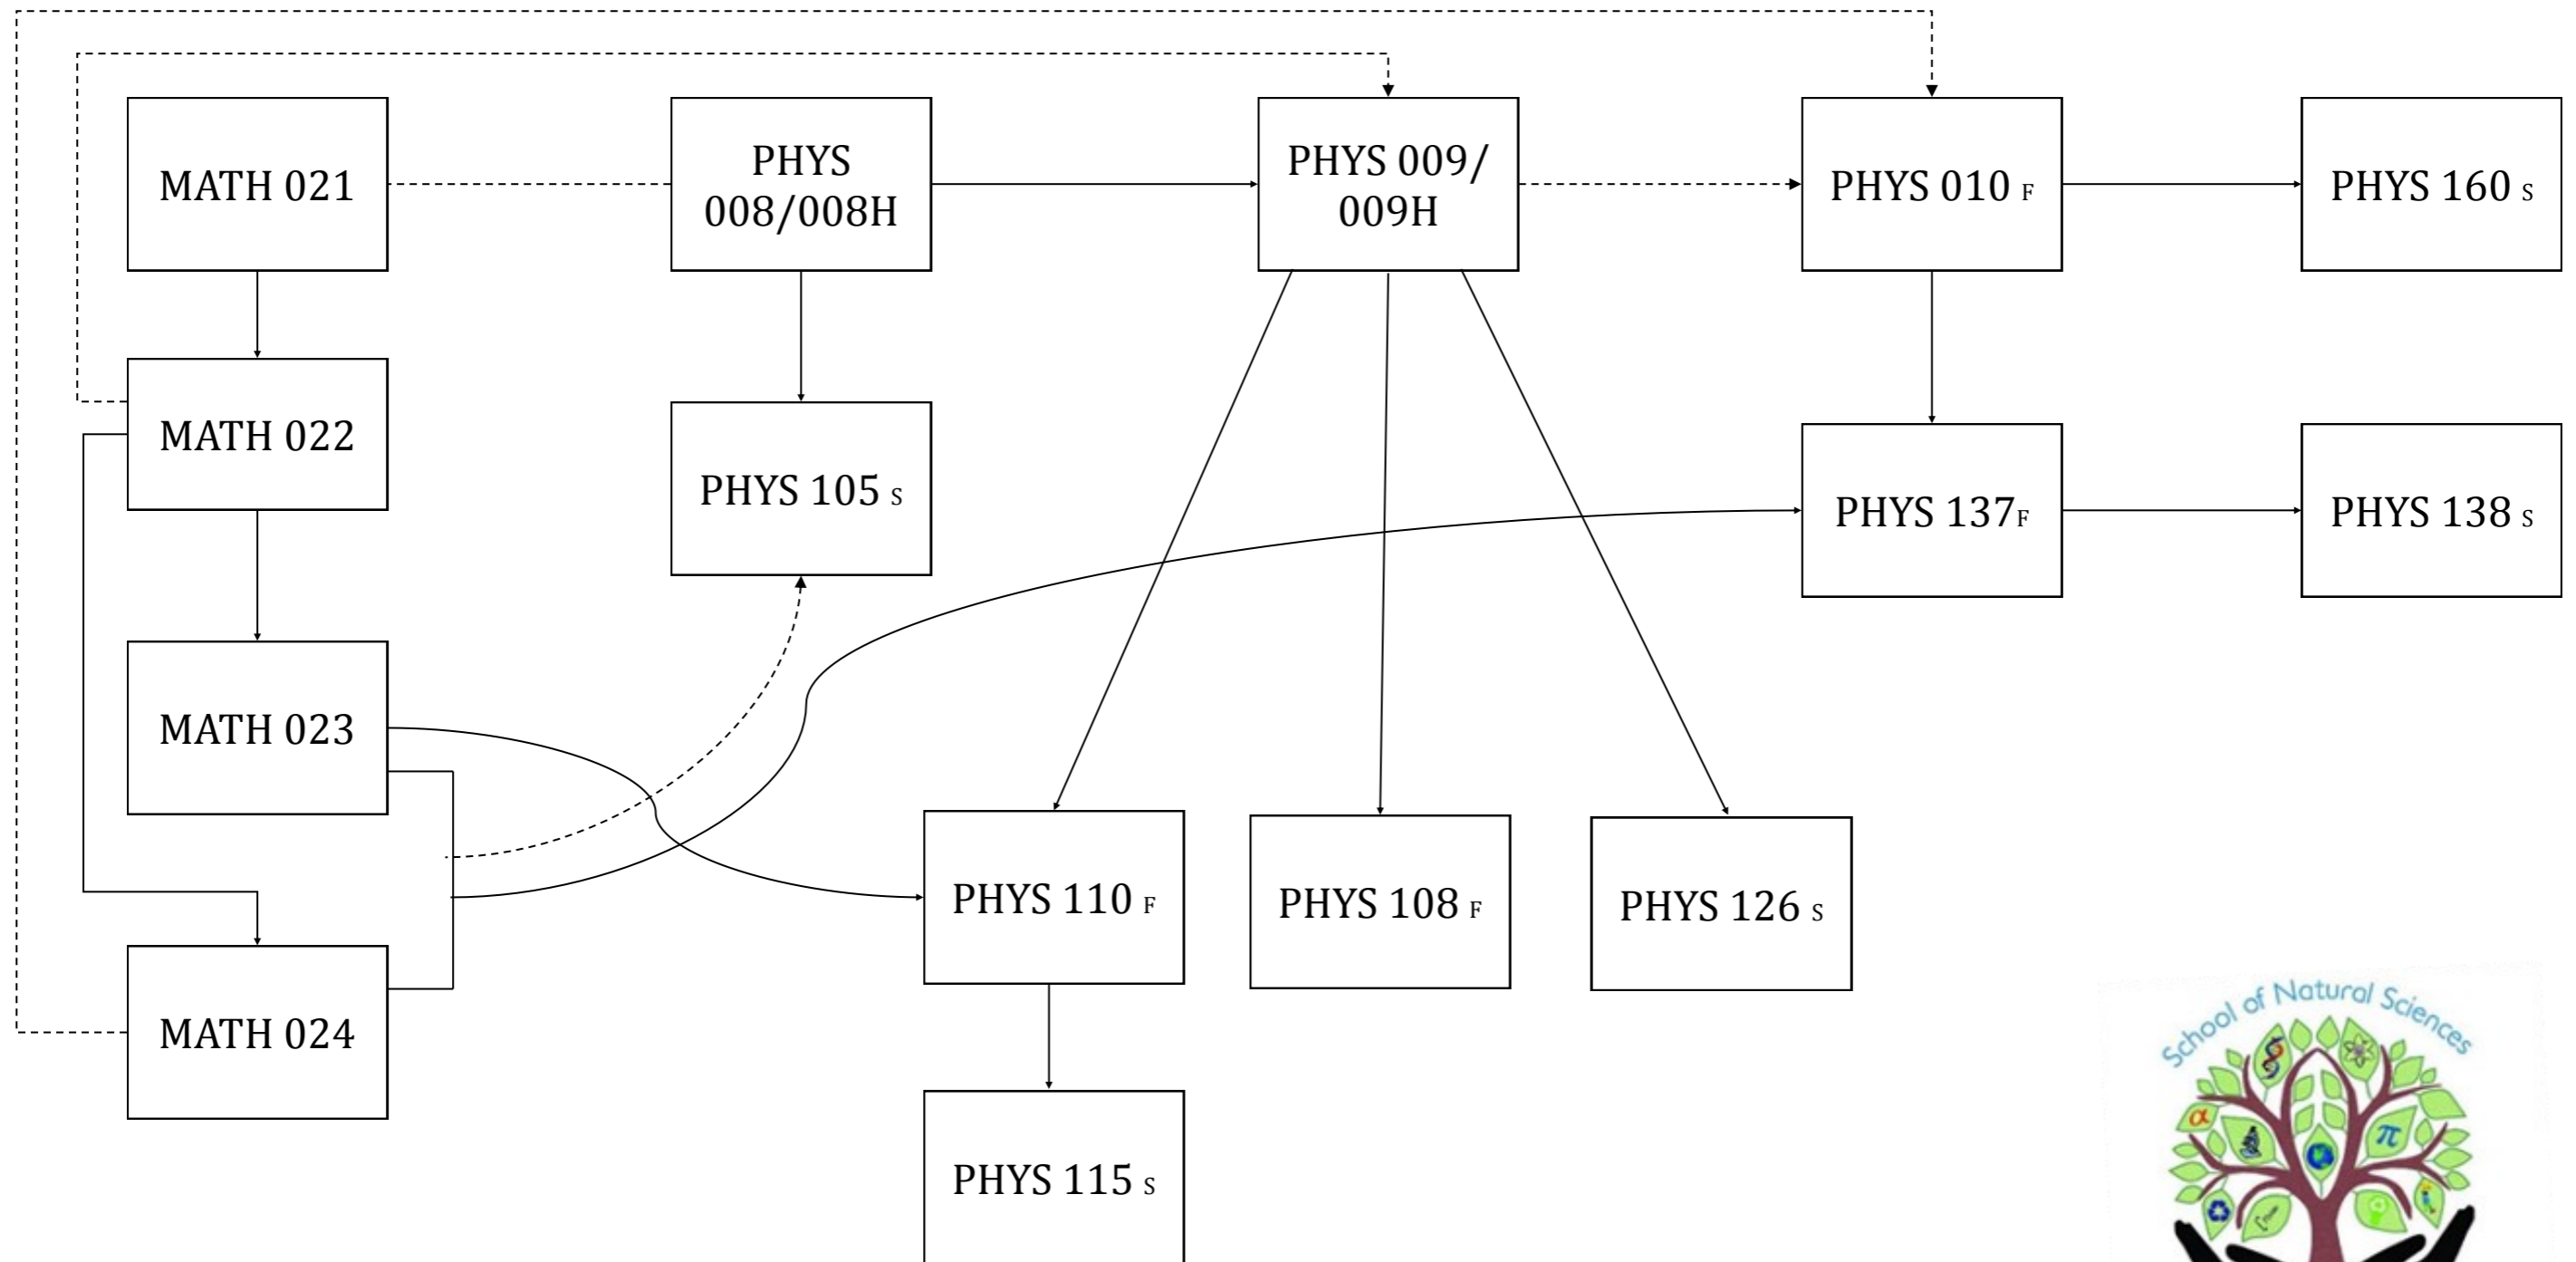

Physics Major Course Flow Chart

Note:

- - - - -> Prerequisite, may be taken concurrently
- > Prerequisite

(F) Offered Fall only
 (S) Offered Spring only

This chart is meant to guide students in the proper sequencing of course work. This list is not exhaustive and subject to change. Students should refer to the current schedule of classes for current course prerequisites.