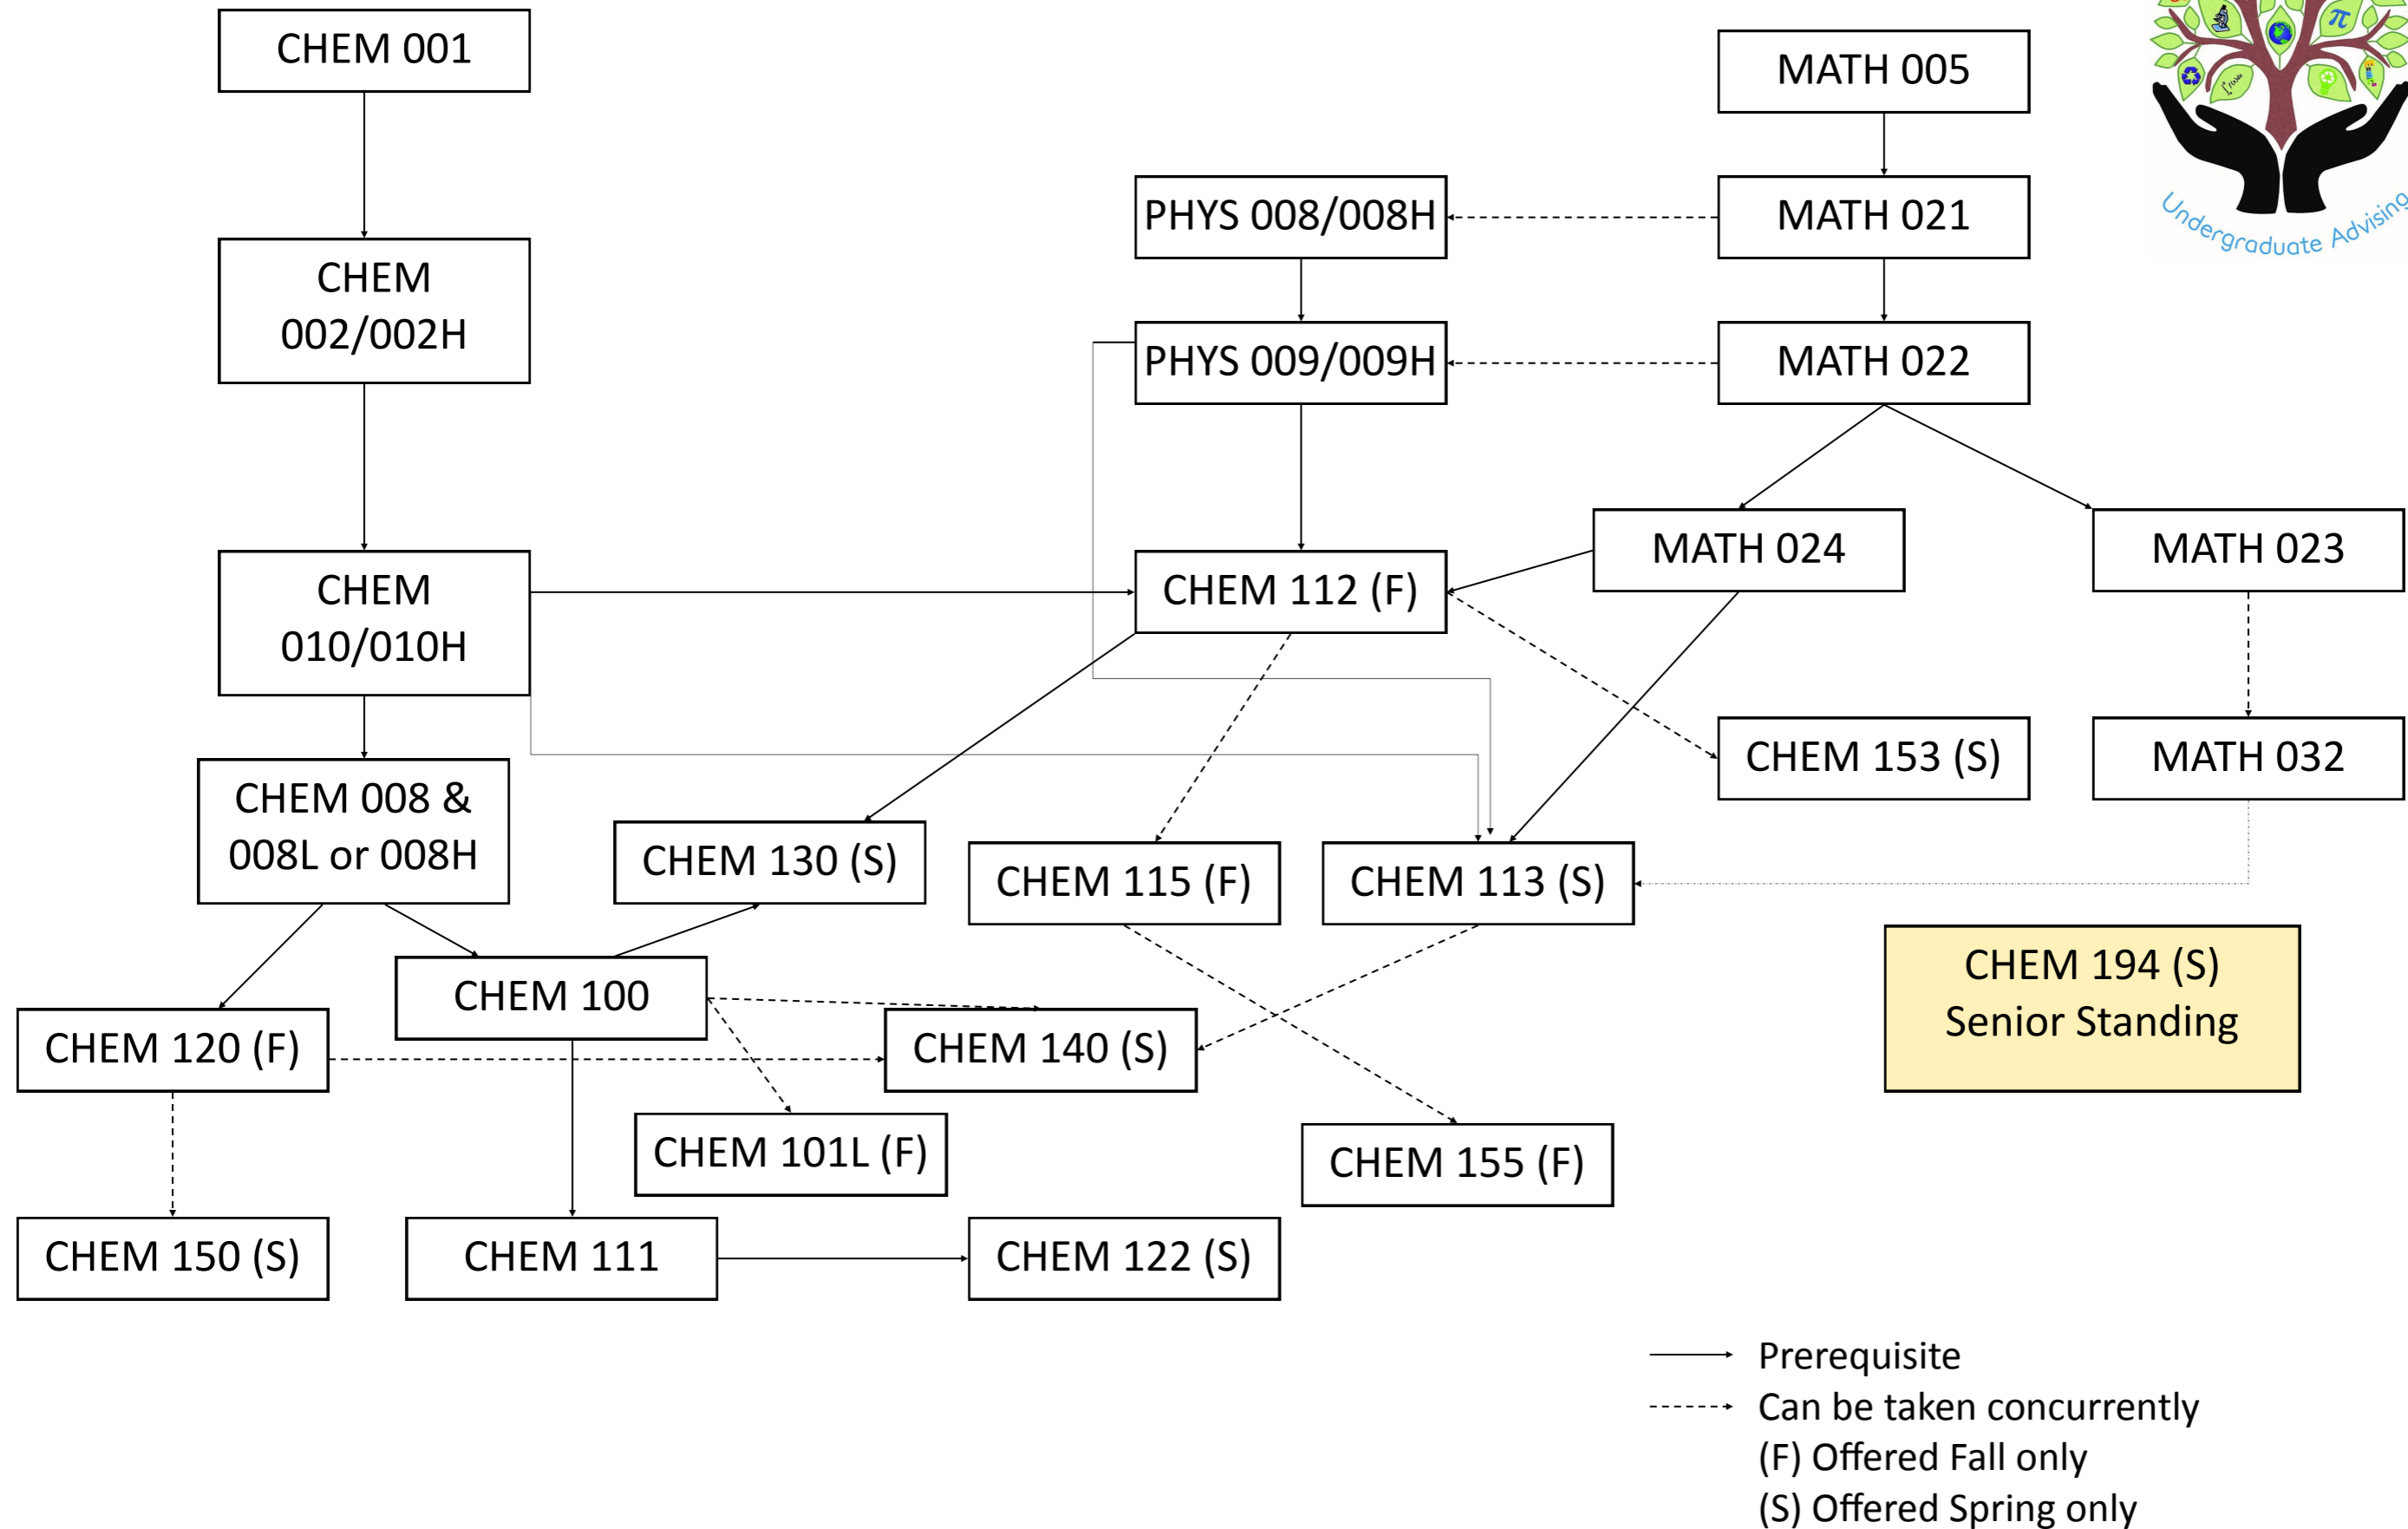

# Chemical Sciences Course Flow Chart

This chart is meant to guide students in the proper sequencing of course work. This list is not exhaustive and subject to change. Students should refer to the current schedule of classes for current course prerequisites.