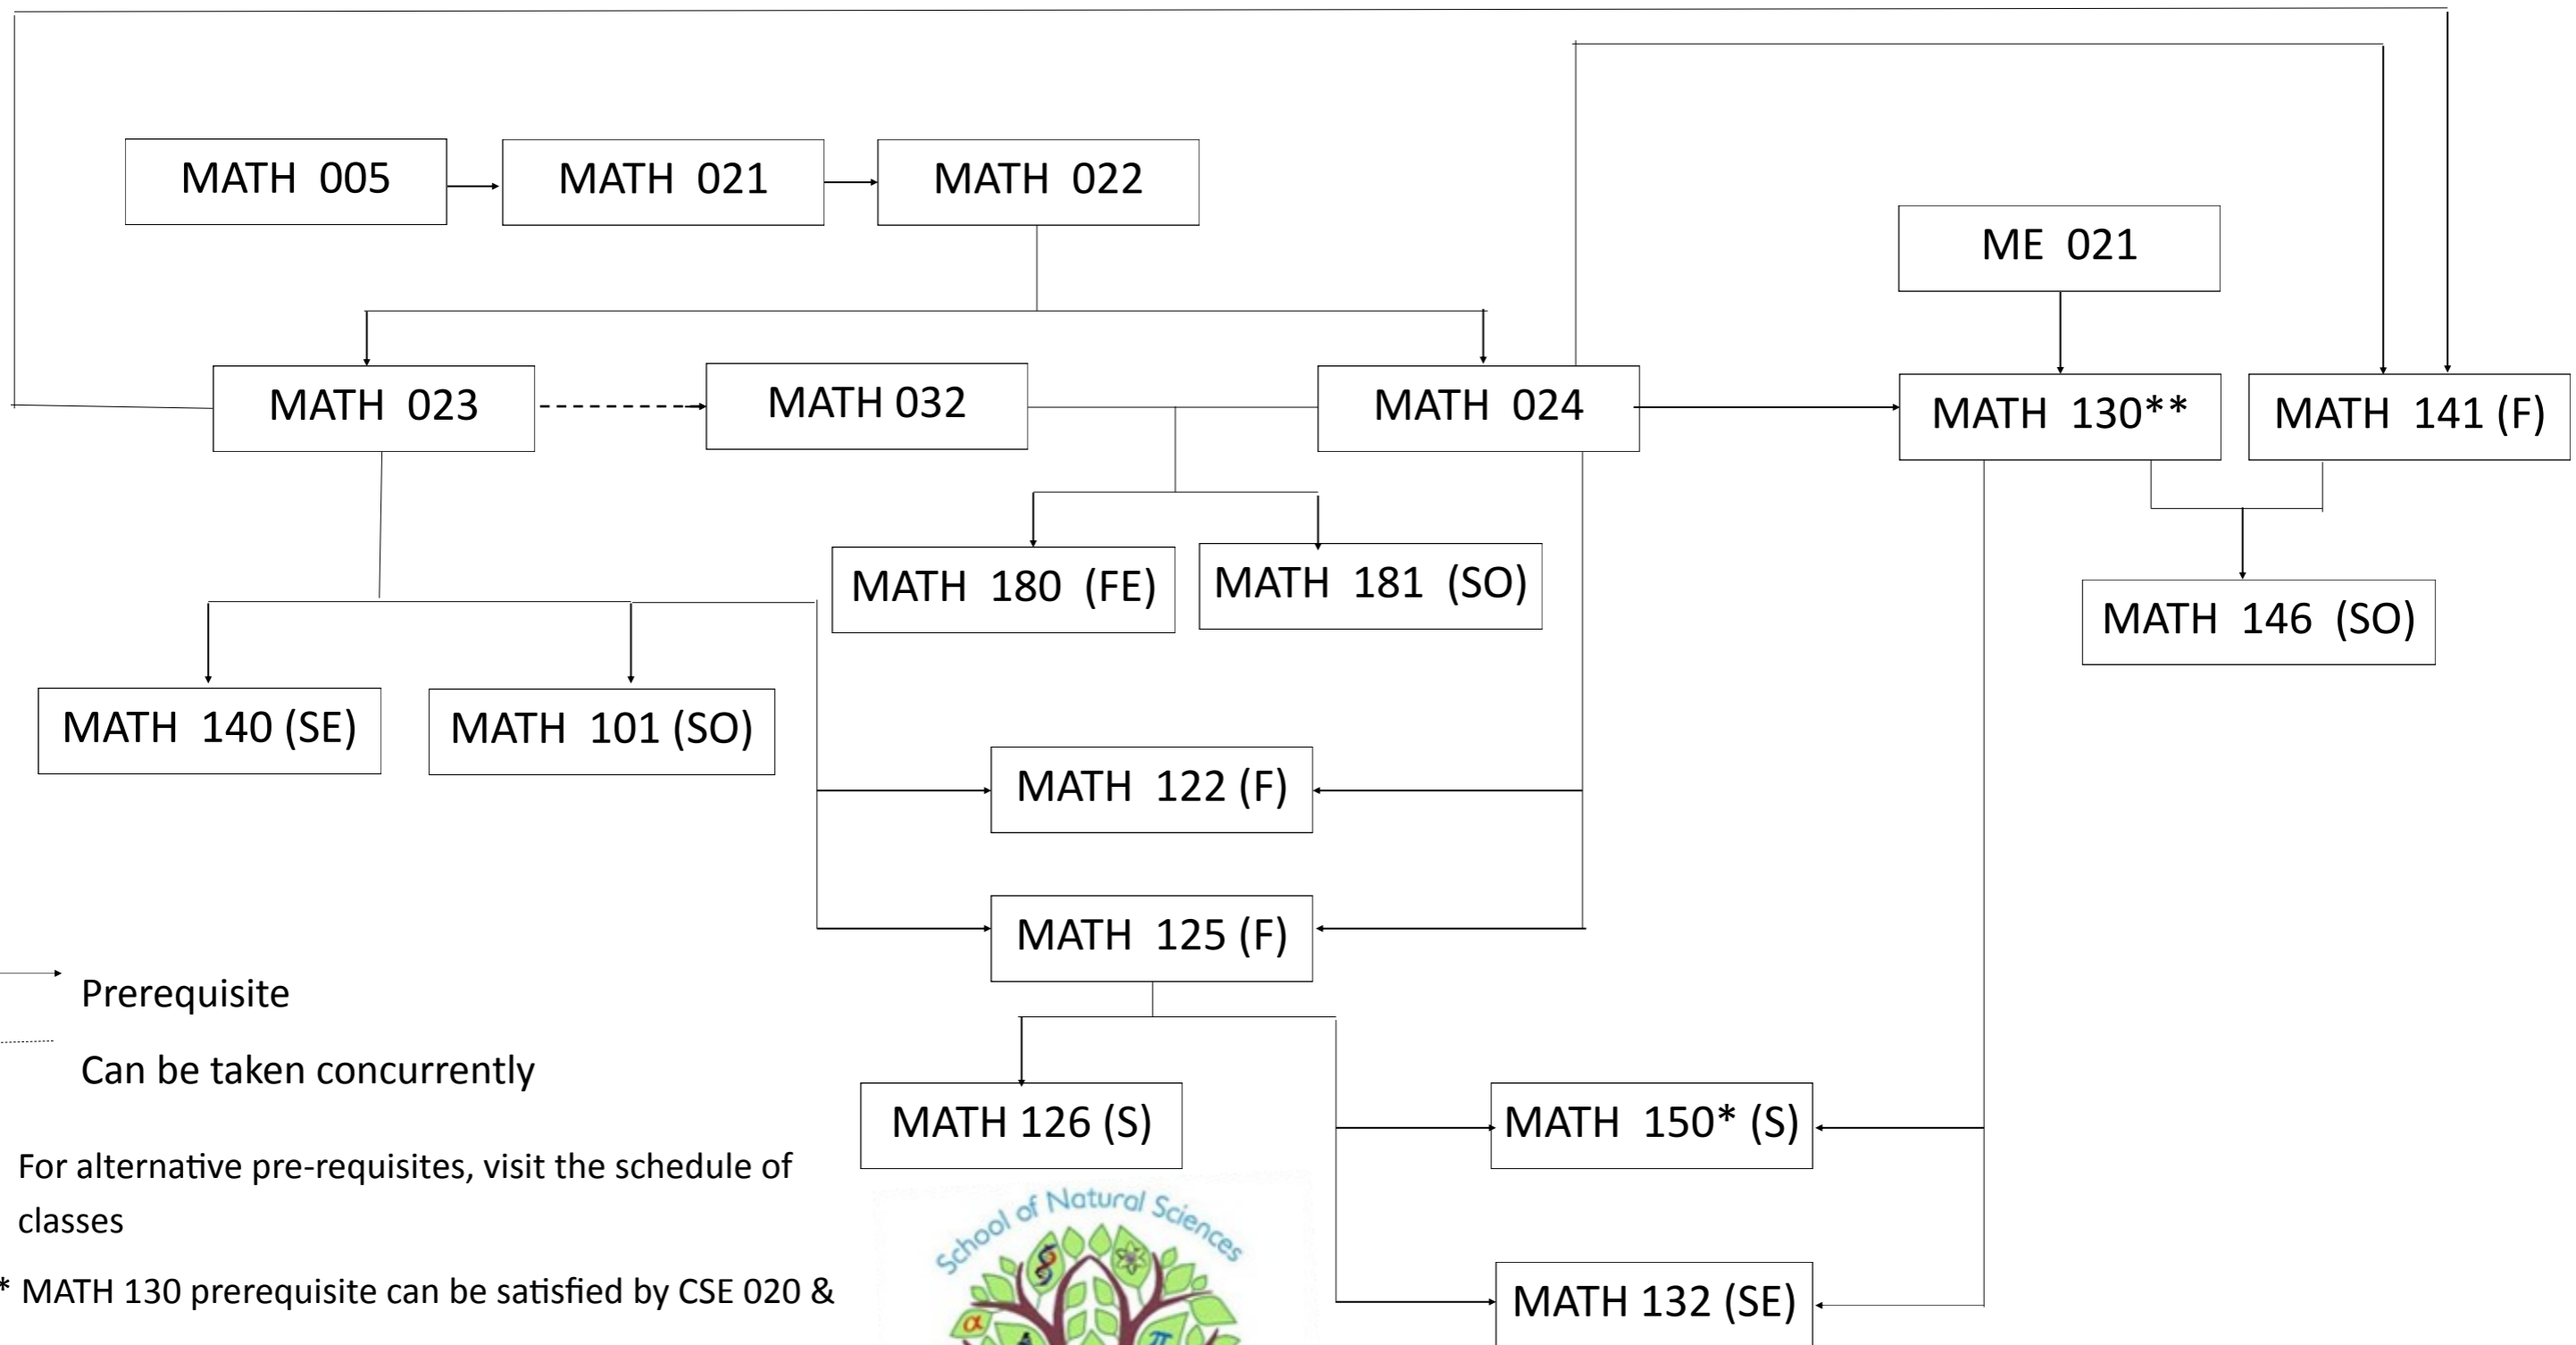

Applied Mathematics Course Flow Chart

This chart is meant to guide students in the proper sequencing of course work. This list is not exhaustive and subject to change. Students should refer to the current schedule of classes for current course prerequisites.