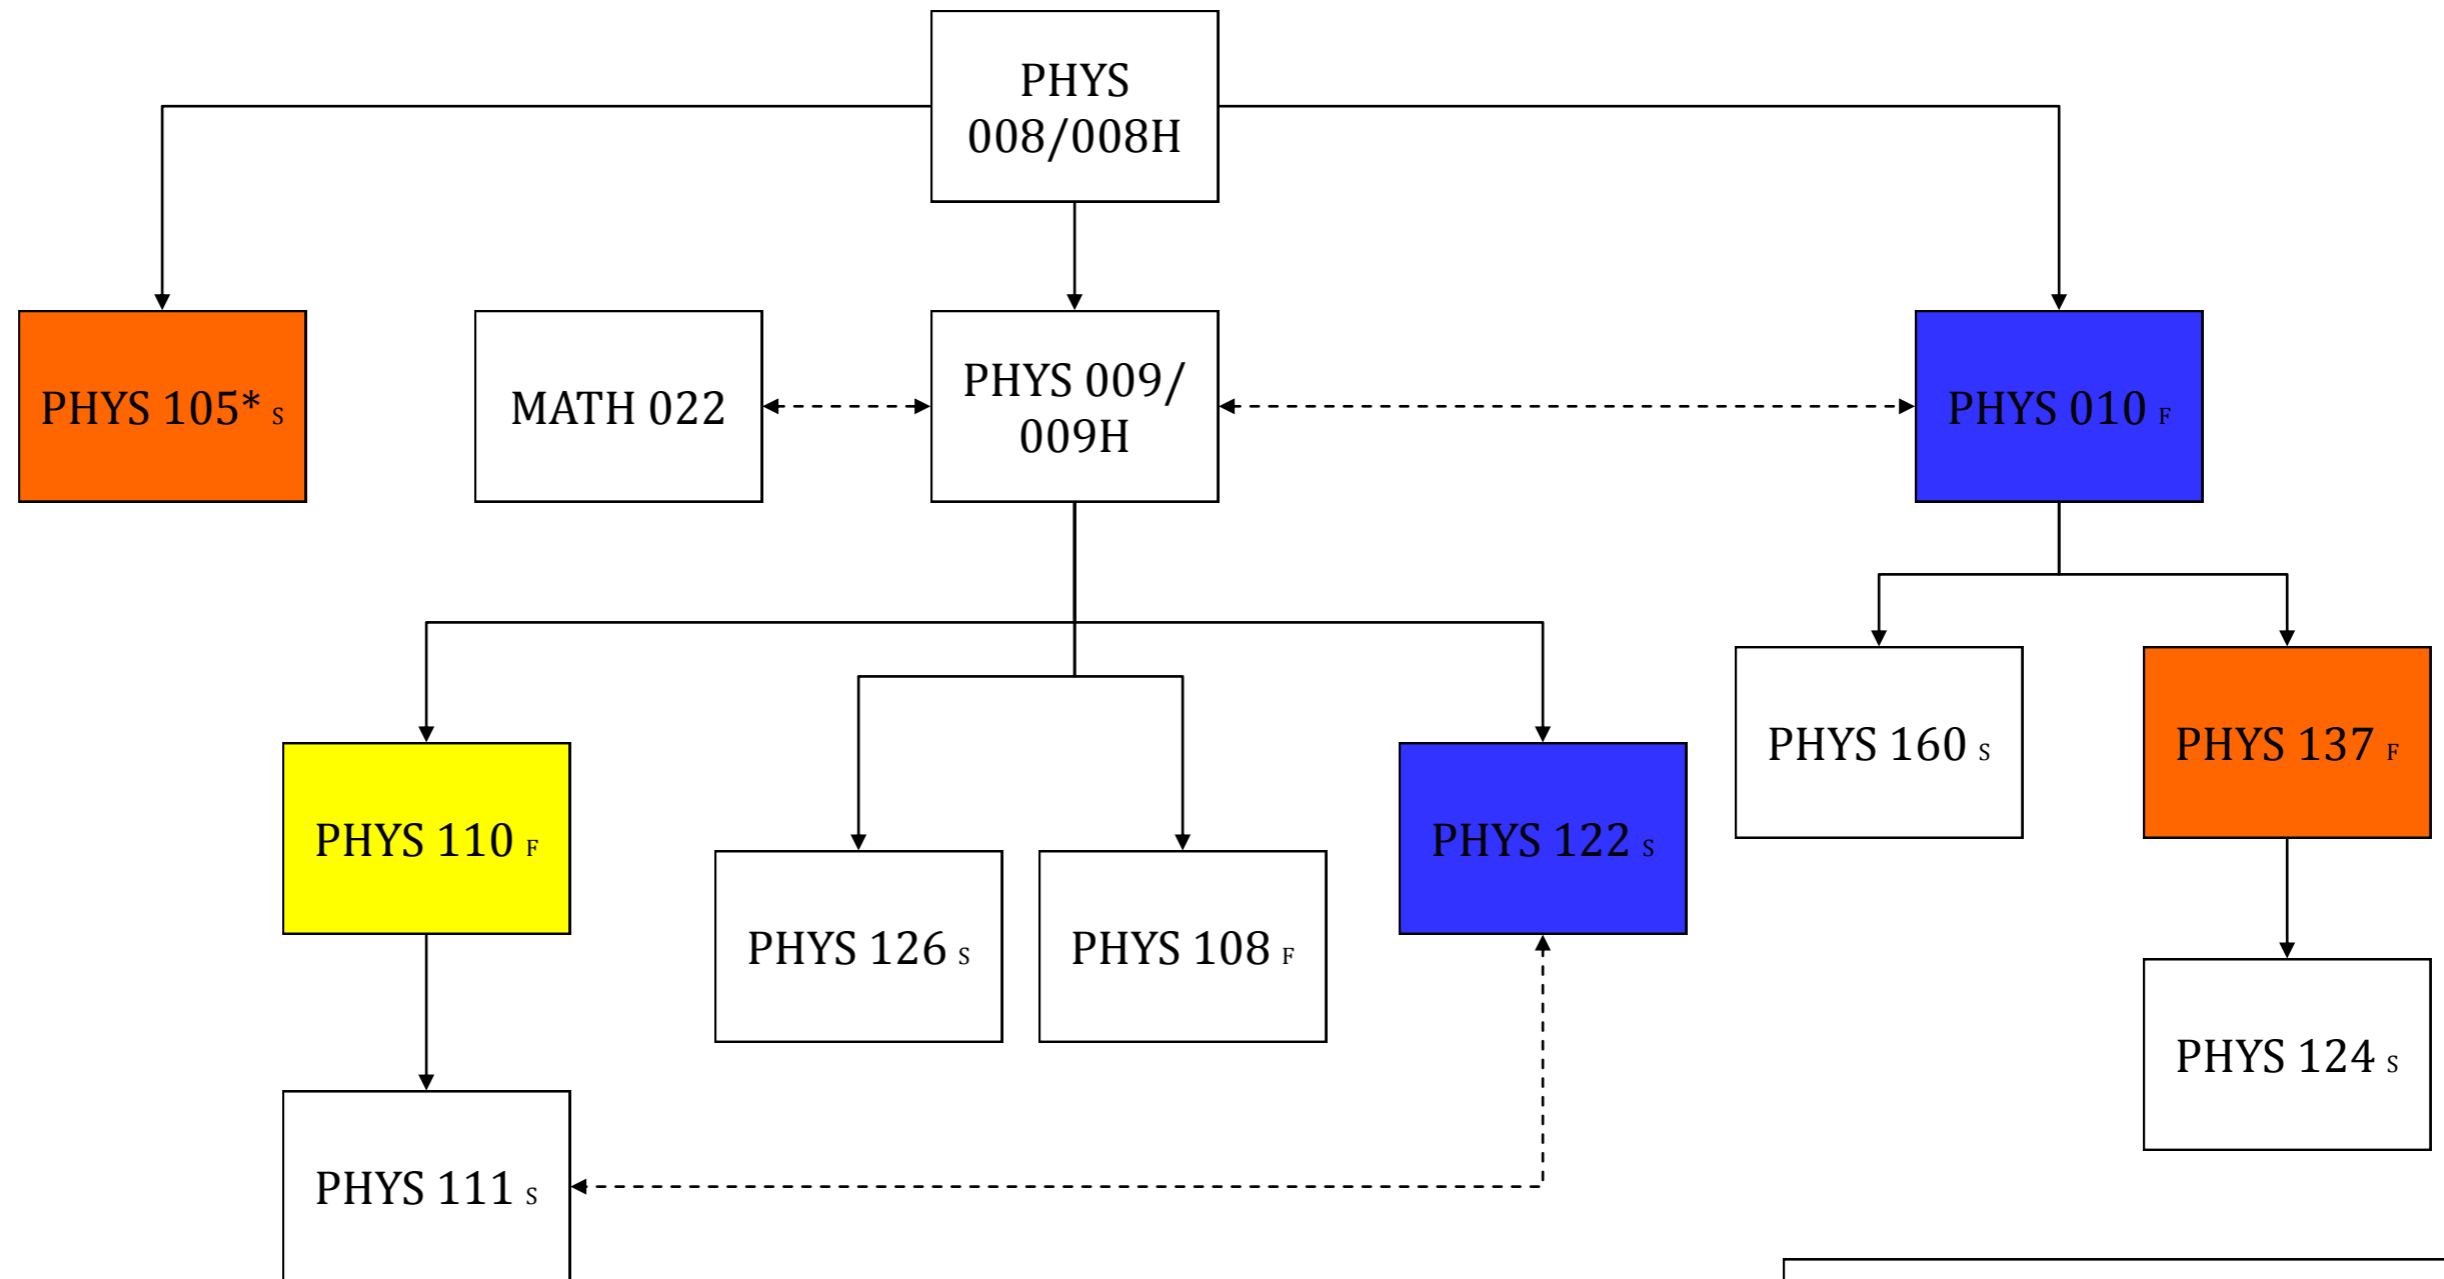

Physics Major Course Flow Chart

Note:

Orange- Requires MATH 023 & MATH 024

Yellow- Requires MATH 023

Blue- Requires MATH 024

-----> May be taken concurrently

-----> Prerequisite

(F) Offered Fall only
(S) Offered Spring only

This chart is meant to guide students in the proper sequencing of course work. This list is not exhaustive and subject to change. Students should refer to the current schedule of classes for current course prerequisites.