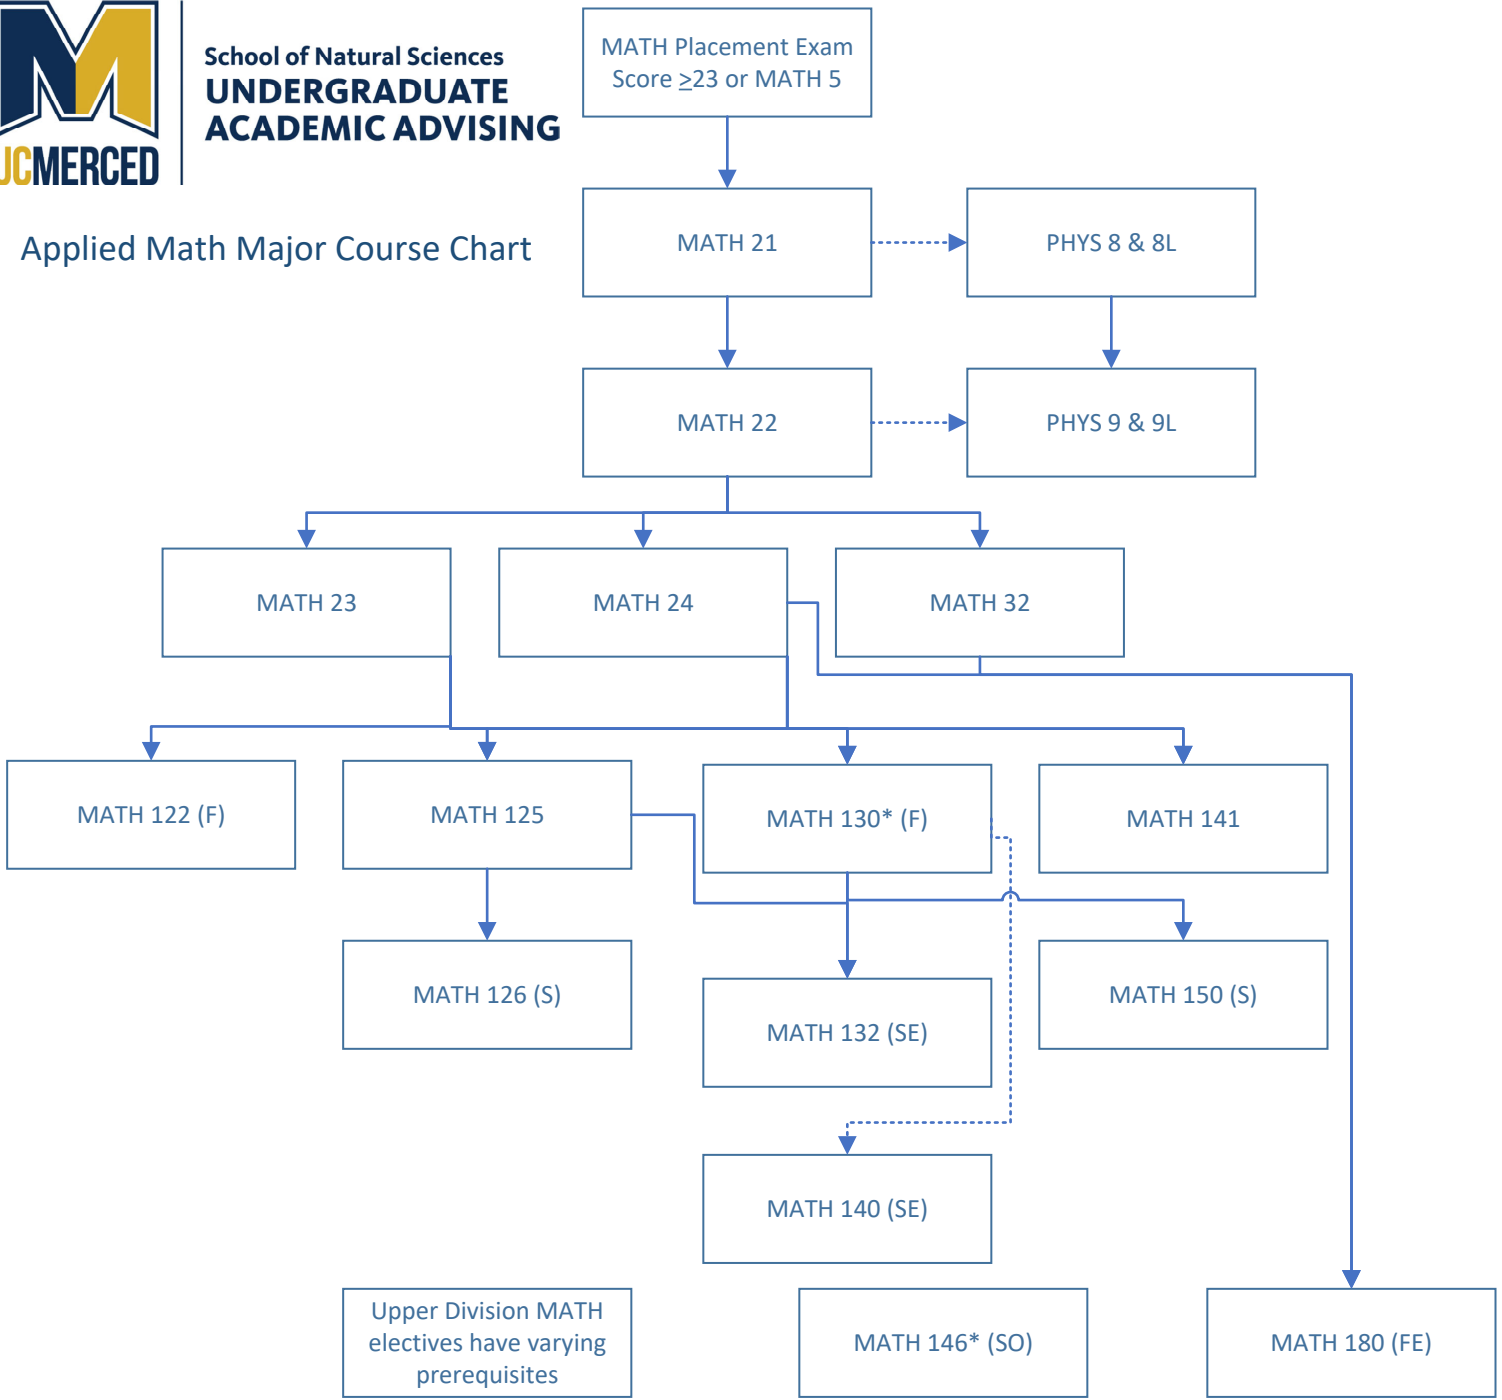

Applied Math Major Course Chart

Upper Division MATH
 electives have varying
 prerequisites

KEY
 (F) Course offered Fall semesters only
 (FO) Course offered Fall semesters of Odd years only
 (FE) Course offered Fall semesters of Even years only
 (S) Course offered Spring semesters only
 (SO) Course offered Spring semesters of Odd years only
 (SE) Course offered Spring semesters of Even years only
 *also requires completion of approved computer science course

This chart is meant to guide students in the proper sequencing of core courses in the major. This list is not exhaustive and is subject to change.

Students should refer to the schedule of classes for current course prerequisites.