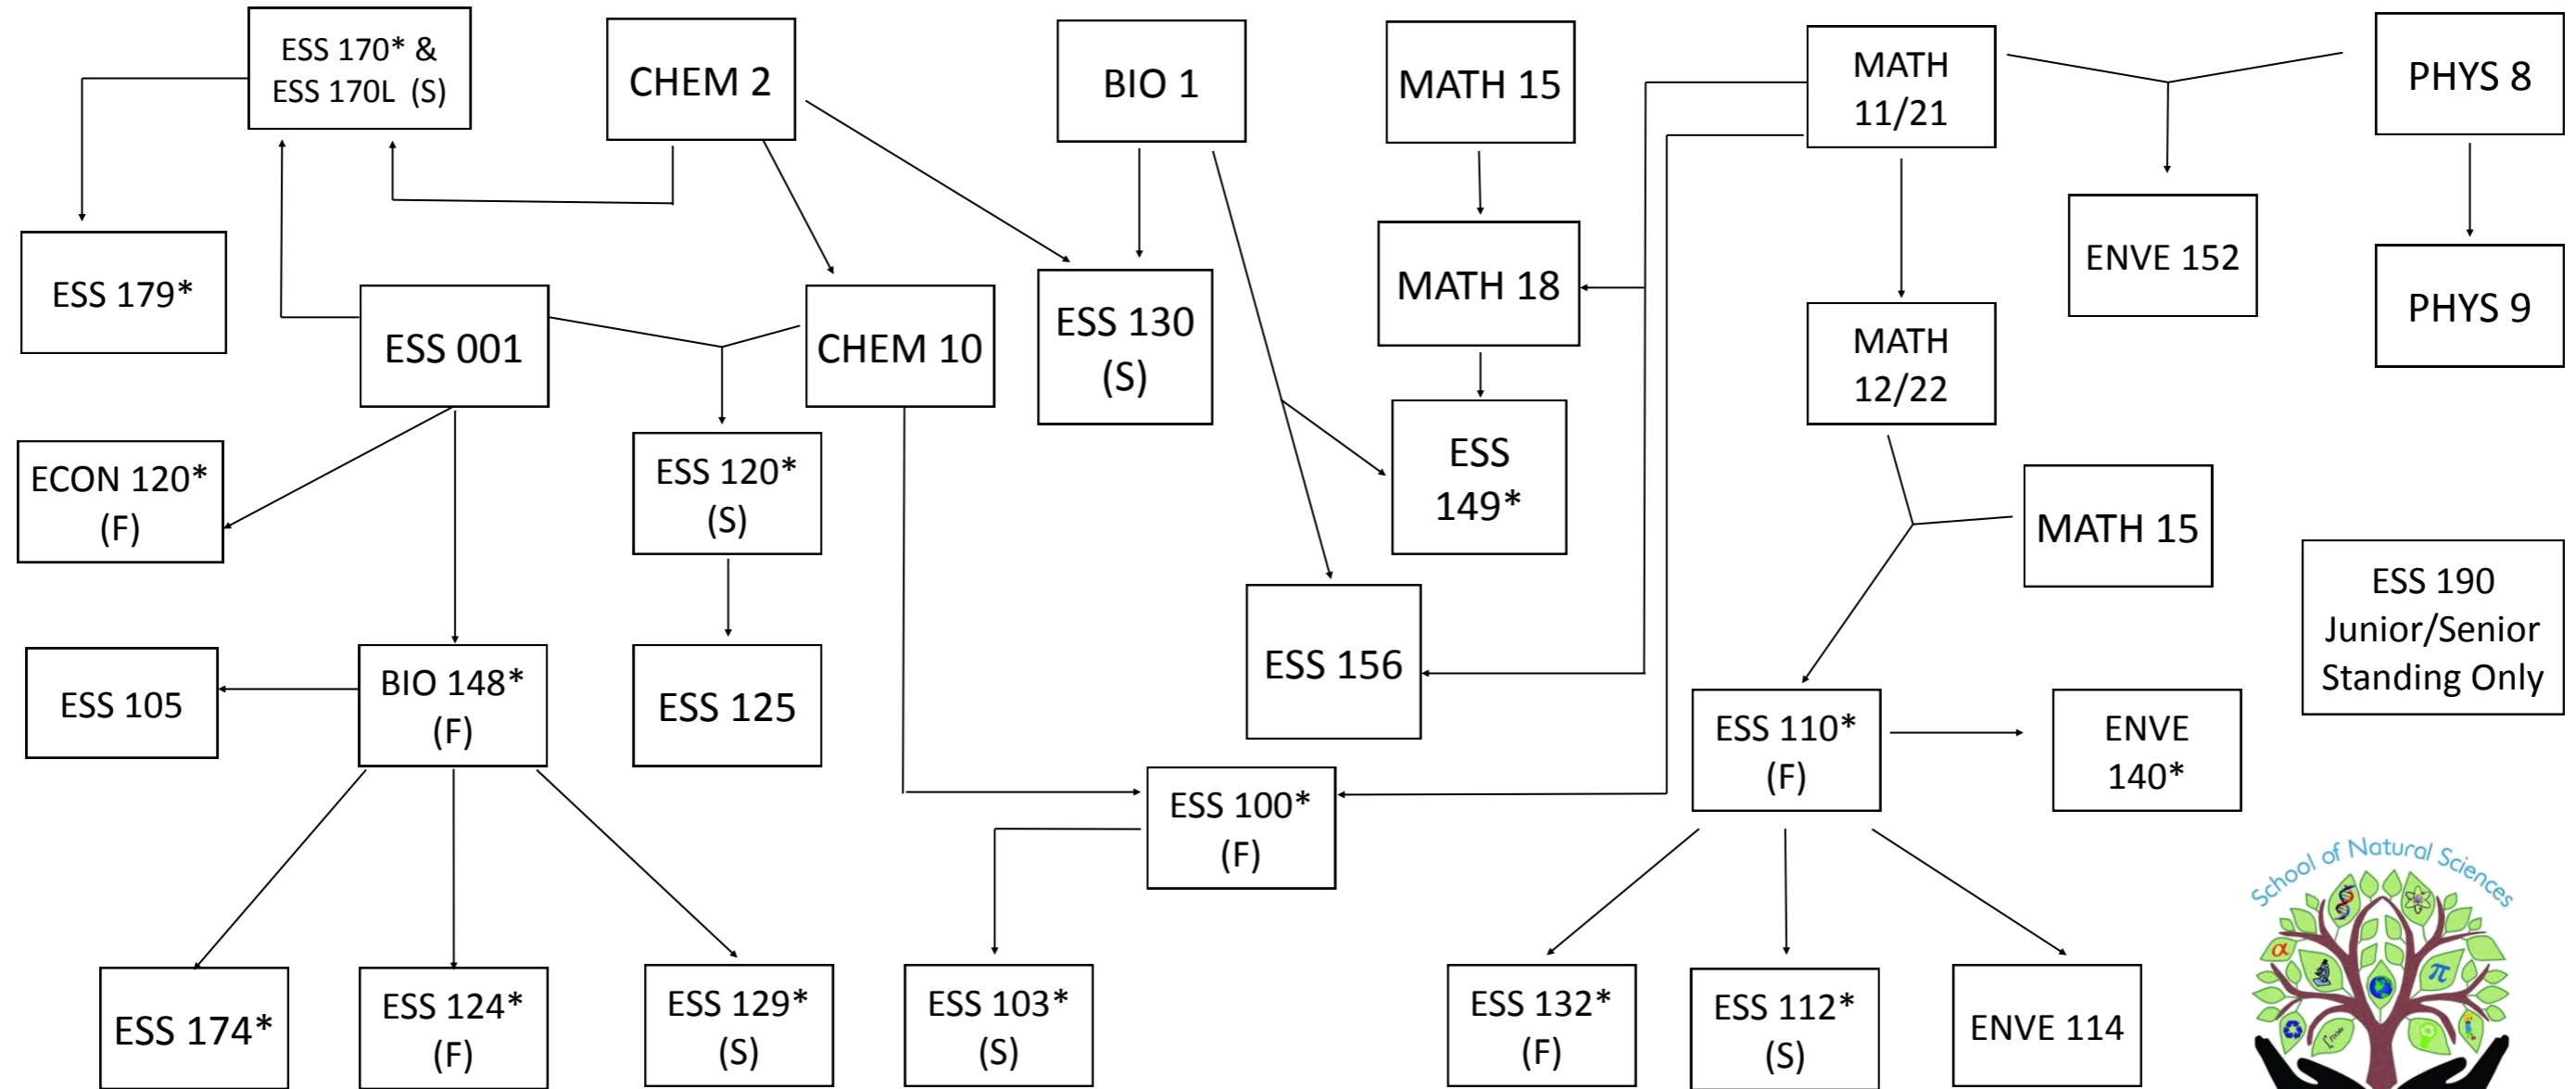

Earth Systems Science Major Flow Chart

<p>NOTE: *Refer to Schedule of Classes for additional pre-requisites options</p>	<p>(F) Offered Fall only (S) Offered Spring only</p>	<p>This chart is meant to guide students in the proper sequencing of course work. This list is not an exhaustive and subject to change. Students should refer to the current schedule of classes for current course prerequisites.</p>
---	--	--