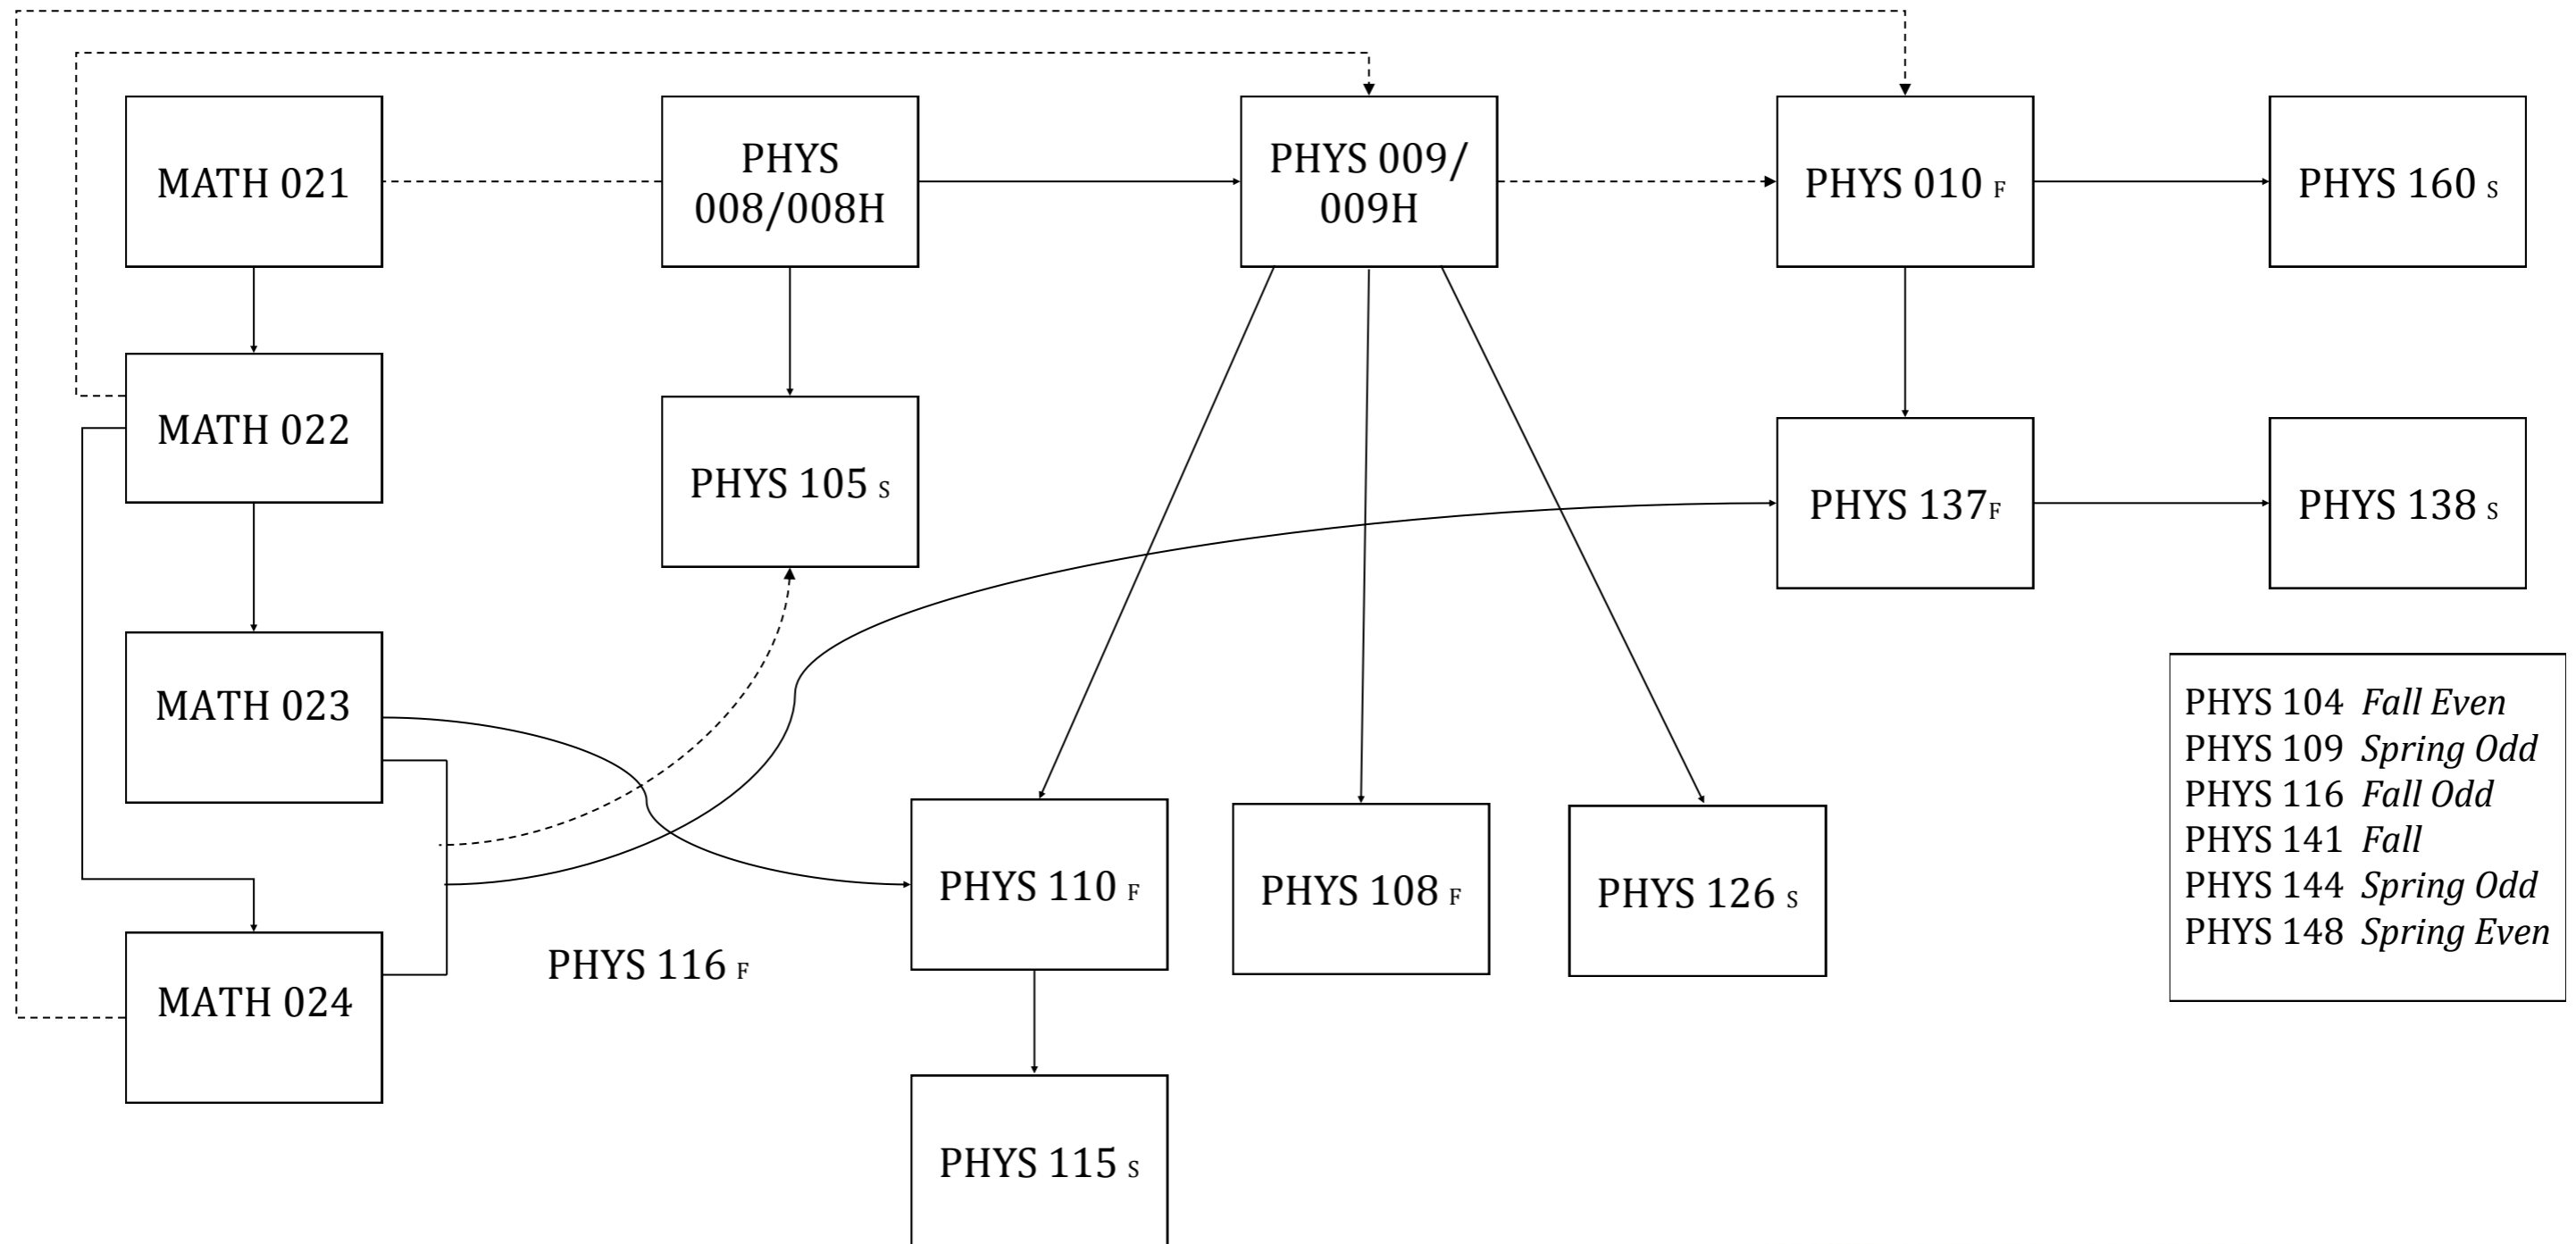

Physics Major Course Flow Chart

PHYS 104 *Fall Even*
 PHYS 109 *Spring Odd*
 PHYS 116 *Fall Odd*
 PHYS 141 *Fall*
 PHYS 144 *Spring Odd*
 PHYS 148 *Spring Even*

Note:
 -----> Prerequisite, may be taken concurrently
 -----> Prerequisite
 (F) Offered Fall only
 (S) Offered Spring only

This chart is meant to guide students in the proper sequencing of course work. This list is not exhaustive and subject to change. Students should refer to the current schedule of classes for current course prerequisites.