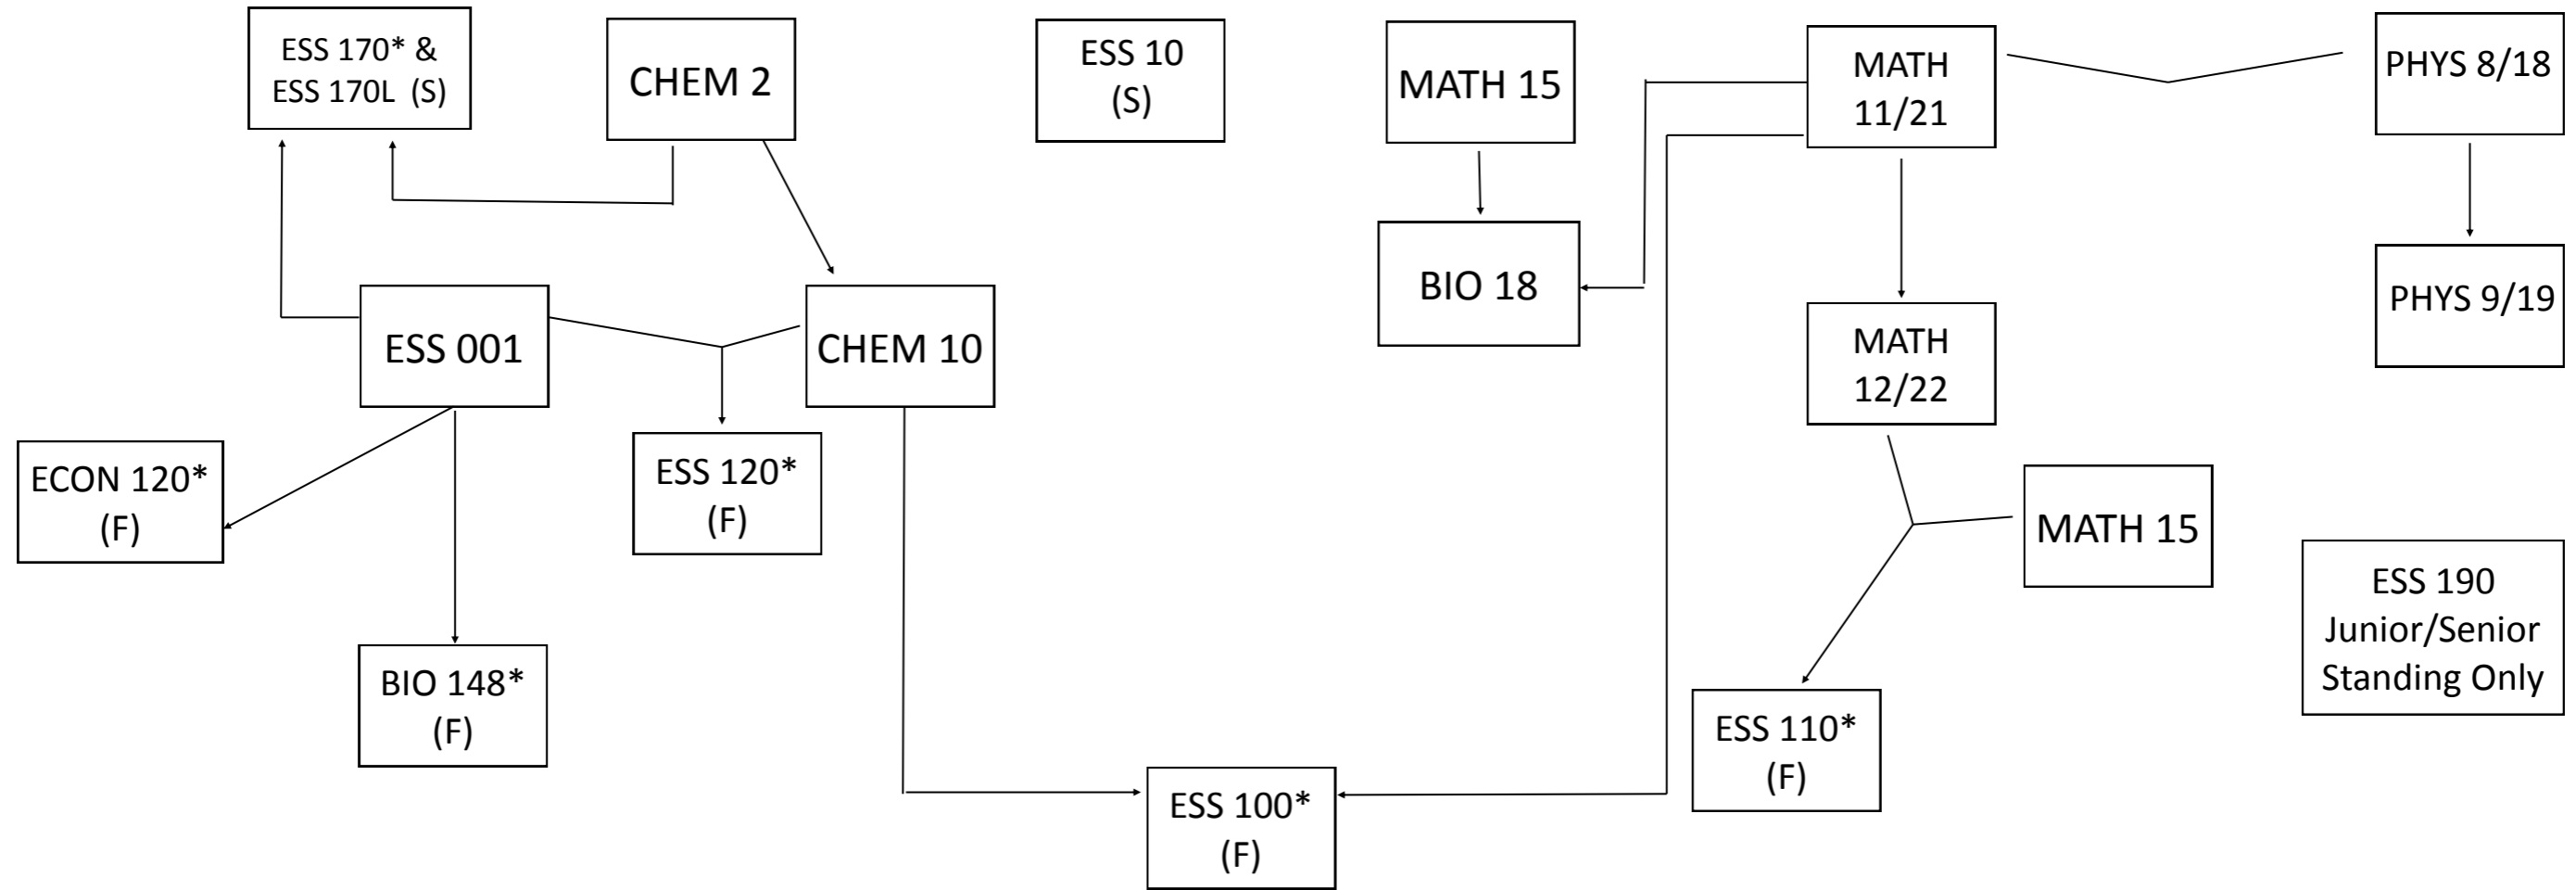

Earth Systems Science Major Flow Chart

NOTE:

*Refer to Schedule of Classes for additional pre-requisites options

(F) Offered Fall only

(S) Offered Spring only

This chart is meant to guide students in the proper sequencing of course work. This list is not an exhaustive and subject to change. Students should refer to the current schedule of classes for current course prerequisites.